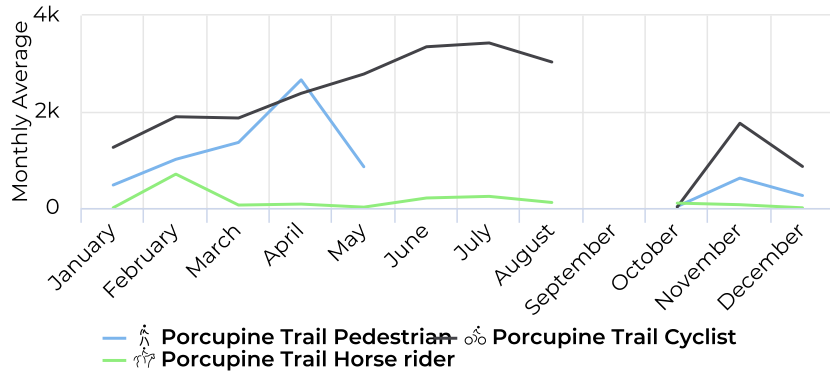

Daily Avg. - Weekend - Equestrian

11/19/2019 → 11/18/2020

Daily Average

3

Porcupine Trail

November 19, 2019 12:00 AM → November 19, 2020 2:56 PM

Daily Time Series Chart

Monthly Time Series Chart

Porcupine Trail

November 19, 2019 12:00 AM → November 19, 2020 2:56 PM

Monthly Profile

Daily Profile

Hourly Profile - Weekday

11/19/2019 → 11/18/2020

Hourly Profile - Weekend

11/19/2019 → 11/18/2020