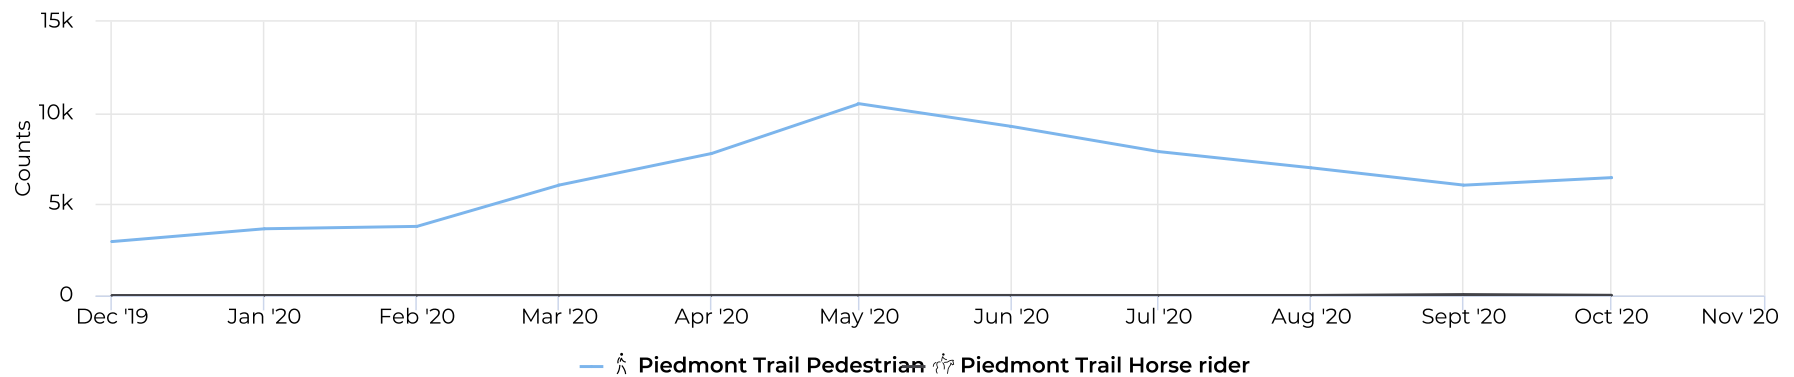

0

Piedmont Trail

November 19, 2019 12:00 AM → November 19, 2020 12:00 AM

Daily Time Series Chart

Monthly Time Series Chart

Piedmont Trail

November 19, 2019 12:00 AM → November 19, 2020 12:00 AM

Monthly Profile