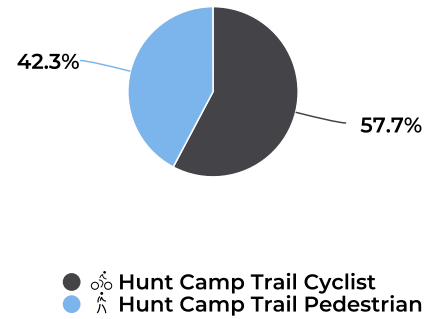

11/19/2019 → 11/19/2020

Hunt Camp Trail

Marin County Parks

Hunt Camp Trail

November 19, 2019 → November 19, 2020

Location

Distribution by User Type

Daily Avg. - Weekday - Pede...