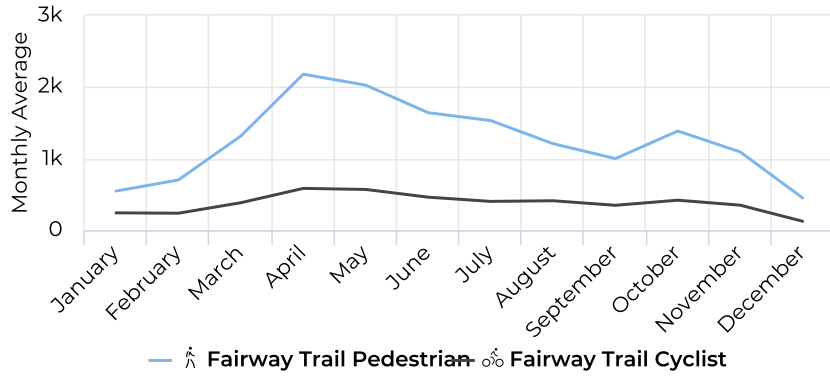

37

Daily Avg. - Weekend - Pede...

11/19/2019 → 11/19/2020

Daily Average

52

Daily Avg. - Weekday - Cyclis...

11/19/2019 → 11/19/2020

Daily Average

12

Daily Avg. - Weekend - Cycli...

11/19/2019 → 11/19/2020

Daily Average

15

Daily Time Series Chart

Monthly Time Series Chart

Fairway Trail

November 19, 2019 → November 19, 2020

Monthly Profile

Daily Profile

Hourly Profile - Weekdays

11/19/2019 → 11/19/2020

Hourly Profile - Weekend

11/19/2019 → 11/19/2020

Fairway Trail