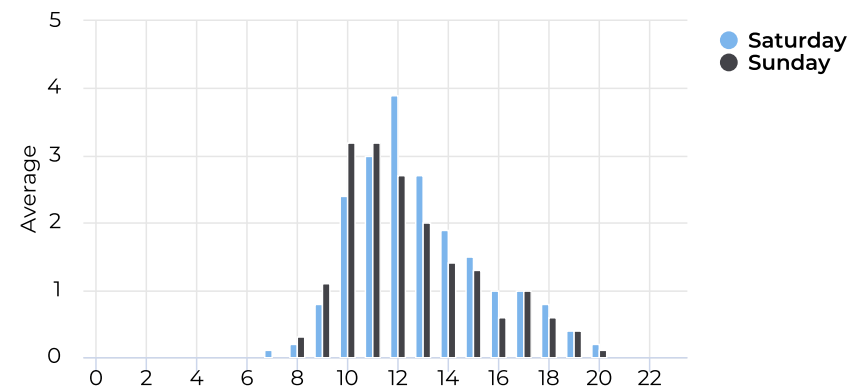

Hourly Weekend - Cyclists

11/19/2019 → 11/19/2020