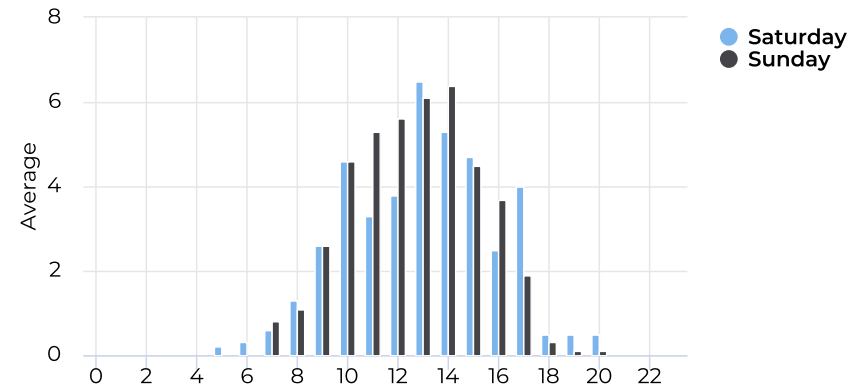

Porcupine Trail

November 19, 2019 12:00 AM → November 19, 2020 2:56 PM

Hourly Weekday - Pedestrians

11/19/2019 → 11/18/2020

Hourly Weekend - Pedestrians

11/19/2019 → 11/19/2020

Hourly Weekday - Cyclists

11/19/2019 → 11/18/2020