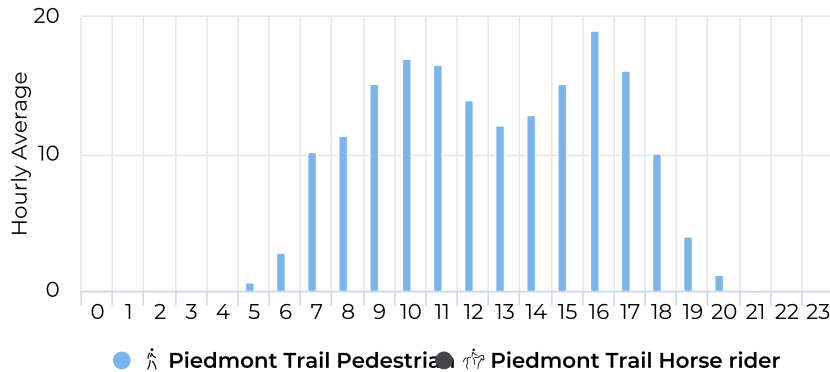

0

Piedmont Trail

November 19, 2019 12:00 AM → November 19, 2020 12:00 AM

Daily Time Series Chart

Monthly Time Series Chart

Piedmont Trail

November 19, 2019 12:00 AM → November 19, 2020 12:00 AM

Monthly Profile

Daily Profile

Hourly Profile - Weekdays

11/19/2019 → 11/18/2020

Hourly Profile - Weekend

11/19/2019 → 11/18/2020

November 19, 2019 12:00 AM → November 19, 2020 12:00 AM

Hourly Weekday - Pedestrians

11/19/2019 → 11/18/2020