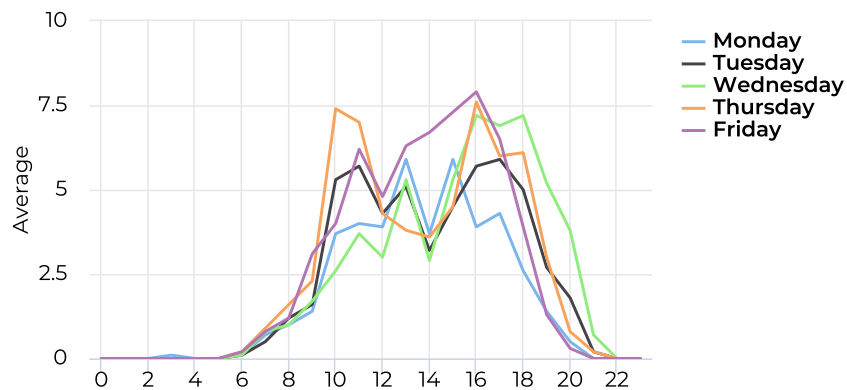

Porcupine Trail

November 19, 2019 12:00 AM → November 19, 2020 2:56 PM

Hourly Weekday - Pedestrians

11/19/2019 → 11/18/2020

Hourly Weekend - Pedestrians

11/19/2019 → 11/19/2020

Hourly Weekday - Cyclists

11/19/2019 → 11/18/2020