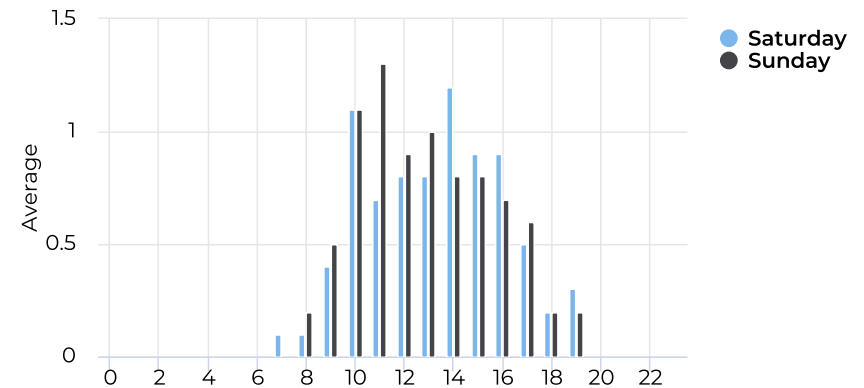

11/19/2019 → 11/18/2020

Hourly Weekend - Pedestrians

11/19/2019 → 11/19/2020

Hourly Weekday - Cyclists

11/19/2019 → 11/18/2020

Hourly Weekend - Cyclists

11/19/2019 → 11/18/2020

Willis Evans Trail