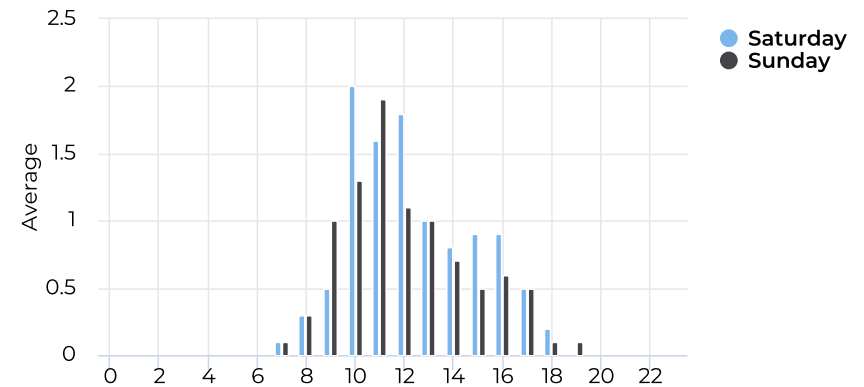

11/19/2019 → 11/19/2020

Hourly Weekend - Pedestrians

11/19/2019 → 11/19/2020

Hourly Weekday - Cyclists

11/19/2019 → 11/19/2020

Hourly Weekend - Cyclists

11/19/2019 → 11/19/2020

Fairway Trail