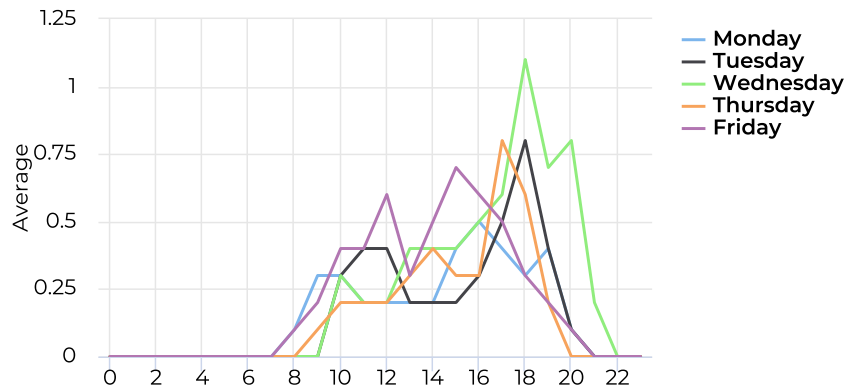

11/19/2019 → 11/19/2020

Hourly Weekday - Pedestrians

11/19/2019 → 11/19/2020

Hourly Weekend - Pedestrians

11/19/2019 → 11/19/2020

Hourly Weekday - Cyclists

11/19/2019 → 11/19/2020

Hourly Weekend - Cyclists ↗