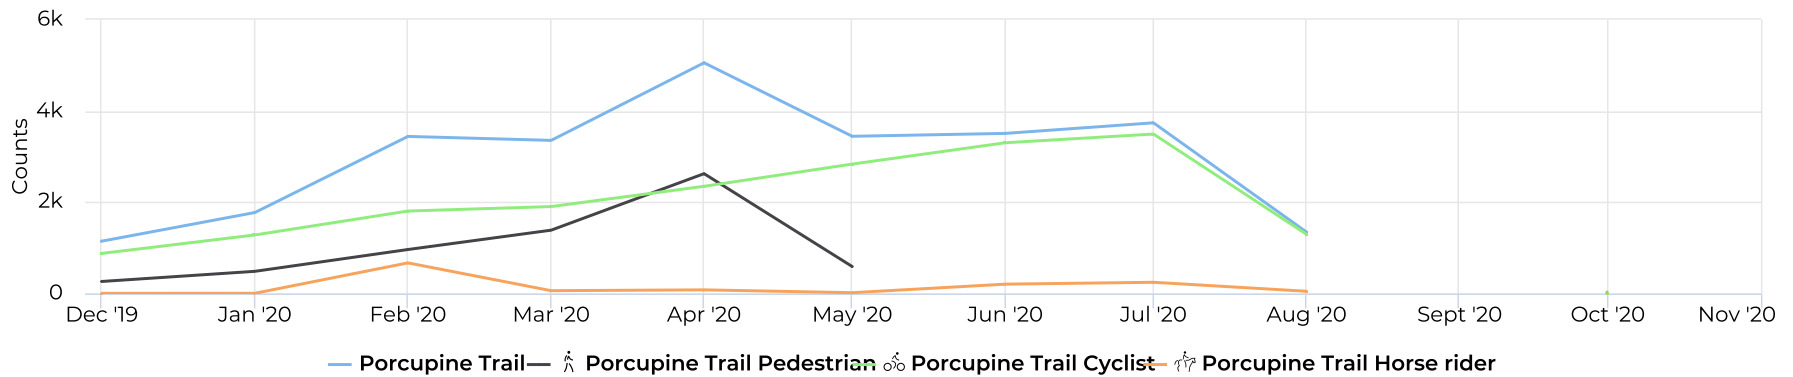

Porcupine Trail

November 19, 2019 12:00 AM → November 19, 2020 2:56 PM

Monthly Profile

Daily Profile

Hourly Profile - Weekday

11/19/2019 → 11/18/2020

Hourly Profile - Weekend

11/19/2019 → 11/18/2020