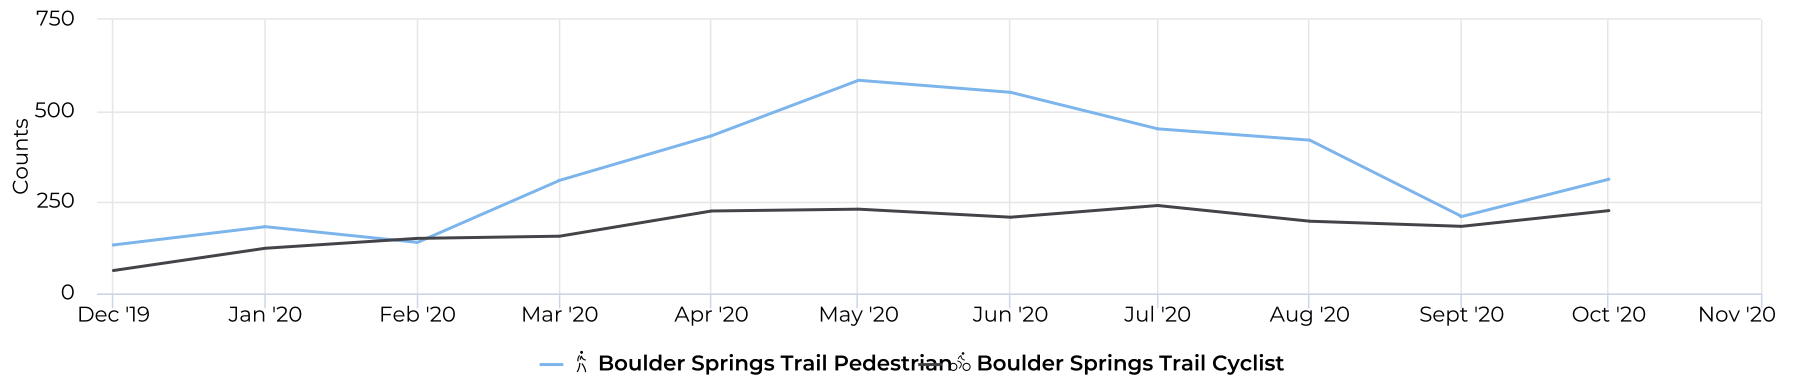

20

Daily Avg. - Weekday - Cyclist

📅 11/19/2019 → 11/19/2020

Daily Average

4

Daily Avg. - Weekend - Cyclist

📅 11/19/2019 → 11/19/2020

Daily Average

10

Boulder Springs Trail

November 19, 2019 → November 19, 2020

Daily Time Series Chart

Monthly Time Series Chart

Boulder Springs Trail

November 19, 2019 → November 19, 2020

Monthly Profile

Daily Profile

Hourly Profile - Weekdays

11/19/2019 → 11/19/2020

Hourly Profile - Weekend

11/19/2019 → 11/19/2020

Boulder Springs Trail

November 19, 2019 → November 19, 2020

Hourly Weekday - Pedestrians