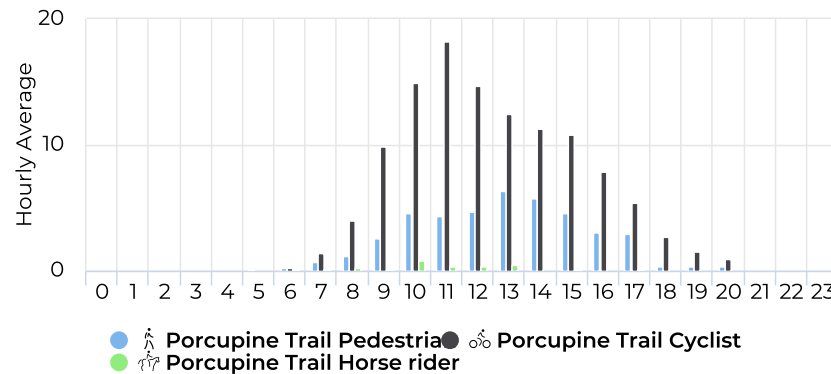

Porcupine Trail

November 19, 2019 12:00 AM → November 19, 2020 2:56 PM

Monthly Profile

Daily Profile

Hourly Profile - Weekday

11/19/2019 → 11/18/2020

Hourly Profile - Weekend

11/19/2019 → 11/18/2020