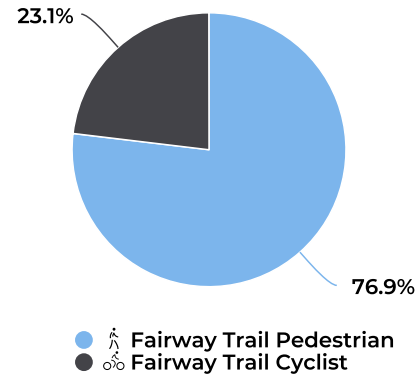

Marin County Parks

Fairway Trail

November 19, 2019 → November 19, 2020

Location

Distribution by User Type

Daily Avg. - Weekday - Pede...

11/19/2019 → 11/19/2020

Daily Average