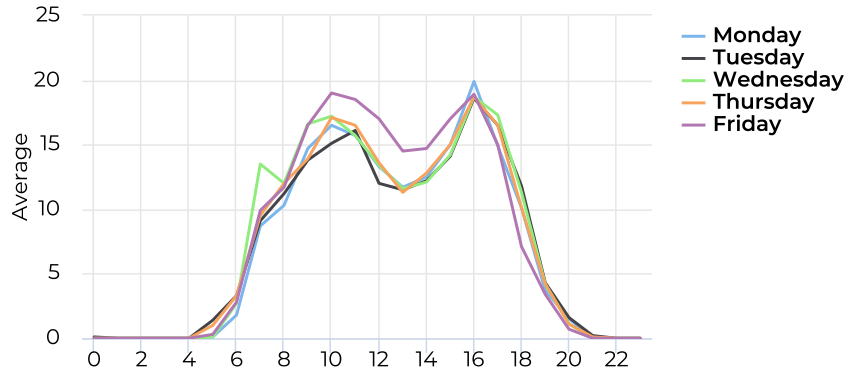

Daily Profile

Hourly Profile - Weekdays

11/19/2019 → 11/18/2020

Hourly Profile - Weekend

11/19/2019 → 11/18/2020

November 19, 2019 12:00 AM → November 19, 2020 12:00 AM

Hourly Weekday - Pedestrians

11/19/2019 → 11/18/2020