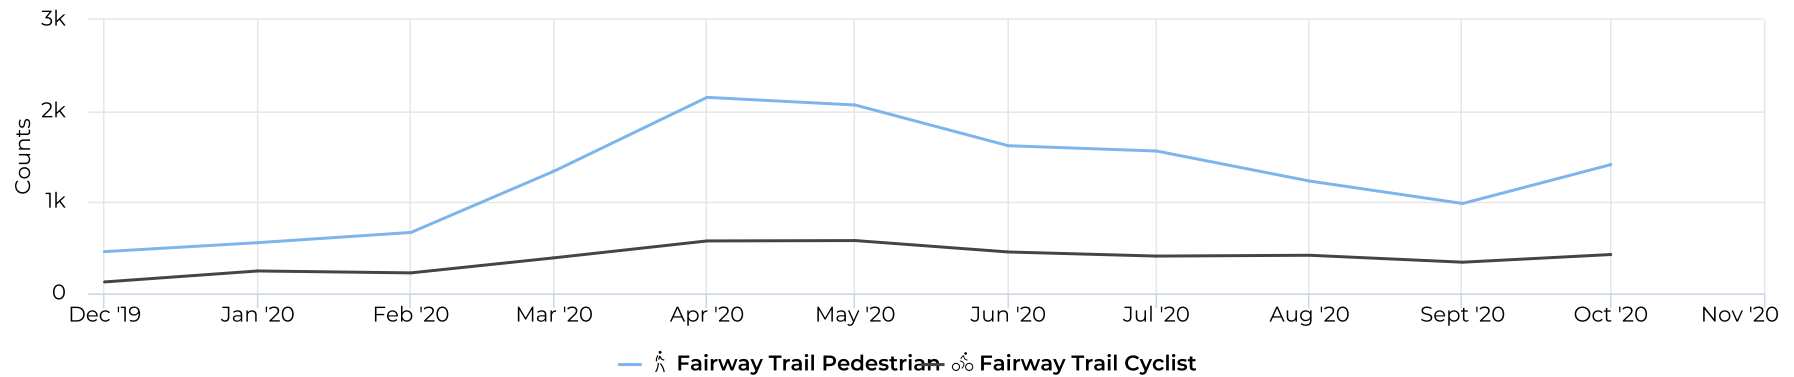

12

Daily Avg. - Weekend - Cycli...

11/19/2019 → 11/19/2020

Daily Average

15

Daily Time Series Chart

Monthly Time Series Chart

Fairway Trail

November 19, 2019 → November 19, 2020

Monthly Profile

Daily Profile

Hourly Profile - Weekdays

11/19/2019 → 11/19/2020

Hourly Profile - Weekend

11/19/2019 → 11/19/2020

Fairway Trail