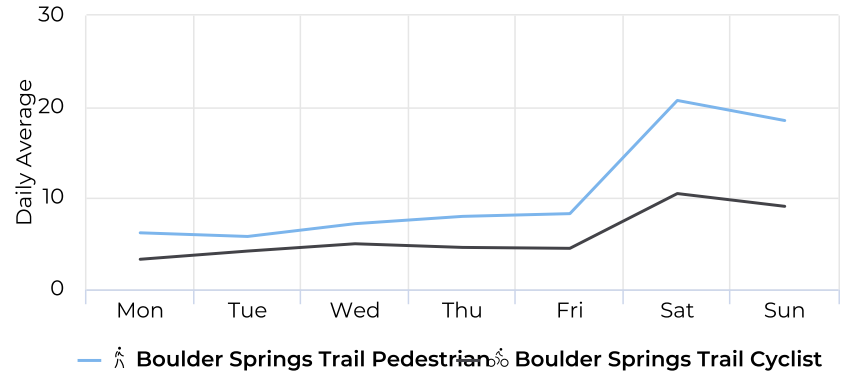

20

Daily Avg. - Weekday - Cyclist

📅 11/19/2019 → 11/19/2020

Daily Average

4

Daily Avg. - Weekend - Cyclist

📅 11/19/2019 → 11/19/2020

Daily Average

10

Boulder Springs Trail

November 19, 2019 → November 19, 2020

Daily Time Series Chart

Monthly Time Series Chart

Boulder Springs Trail

November 19, 2019 → November 19, 2020

Monthly Profile

Daily Profile

Hourly Profile - Weekdays

11/19/2019 → 11/19/2020

Hourly Profile - Weekend

11/19/2019 → 11/19/2020

Boulder Springs Trail

November 19, 2019 → November 19, 2020

Hourly Weekday - Pedestrians