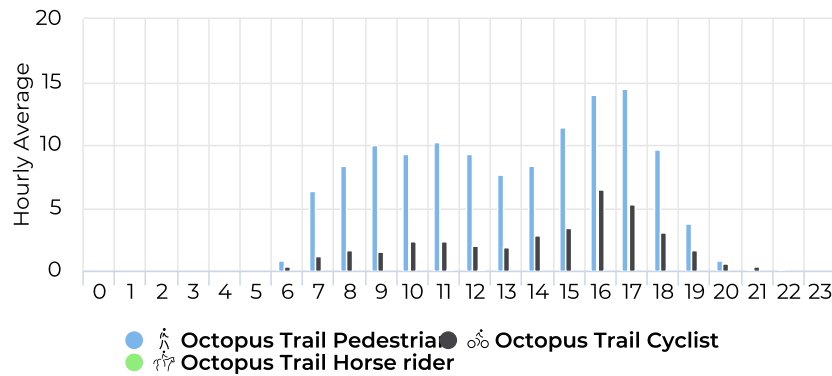

📅 11/19/2019 → 11/18/2020

Daily Average

1

Octopus Trail

November 19, 2019 12:00 AM → November 19, 2020 2:56 PM

Daily Time Series Chart

Monthly Time Series Chart

Octopus Trail

November 19, 2019 12:00 AM → November 19, 2020 2:56 PM

Monthly Profile

Daily Profile

Hourly Profile - Weekday

11/19/2019 → 11/18/2020

Hourly Profile - Weekend

11/19/2019 → 11/18/2020

Hourly Weekday - Pedestrians