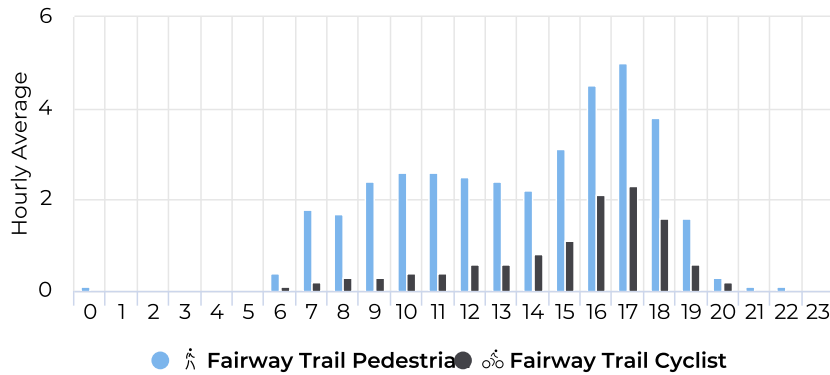

12

Daily Avg. - Weekend - Cycli...

11/19/2019 → 11/19/2020

Daily Average

15

Daily Time Series Chart

Monthly Time Series Chart

Fairway Trail

November 19, 2019 → November 19, 2020

Monthly Profile

Daily Profile

Hourly Profile - Weekdays

11/19/2019 → 11/19/2020

Hourly Profile - Weekend

11/19/2019 → 11/19/2020

Fairway Trail