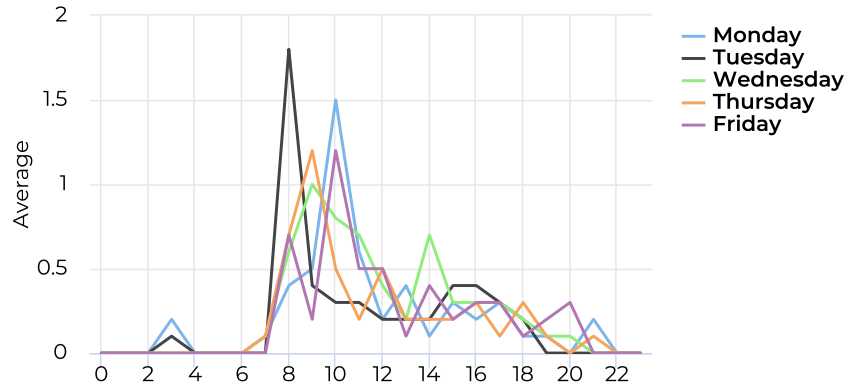

Hourly Weekday - Pedestrians

11/19/2019 → 11/19/2020