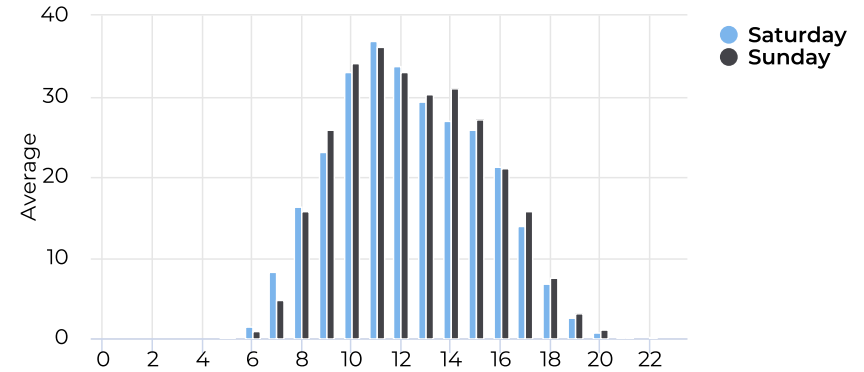

Hourly Weekend - Pedestrians

11/19/2019 → 11/18/2020