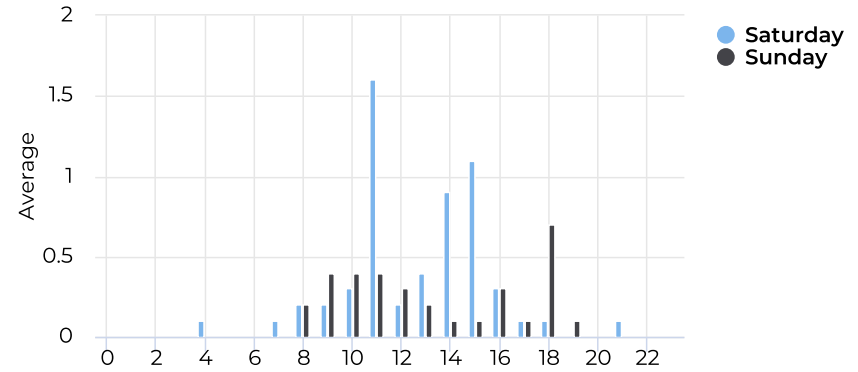

Hourly Weekend - Pedestrians

11/19/2019 → 11/19/2020