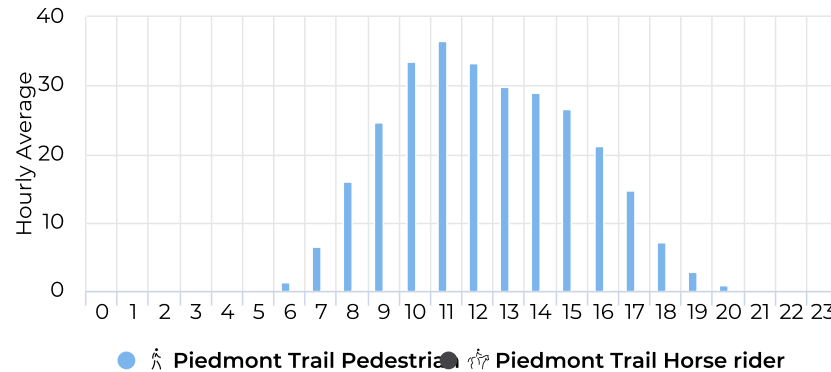

Daily Profile

Hourly Profile - Weekdays

11/19/2019 → 11/18/2020

Hourly Profile - Weekend

11/19/2019 → 11/18/2020

November 19, 2019 12:00 AM → November 19, 2020 12:00 AM

Hourly Weekday - Pedestrians

11/19/2019 → 11/18/2020

Porcupine Trail

November 19, 2019 12:00 AM → November 19, 2020 2:56 PM

Location

Distribution by User Type

Daily Avg. - Weekday - Pedestrian

11/19/2019 → 11/18/2020

Daily Average

30