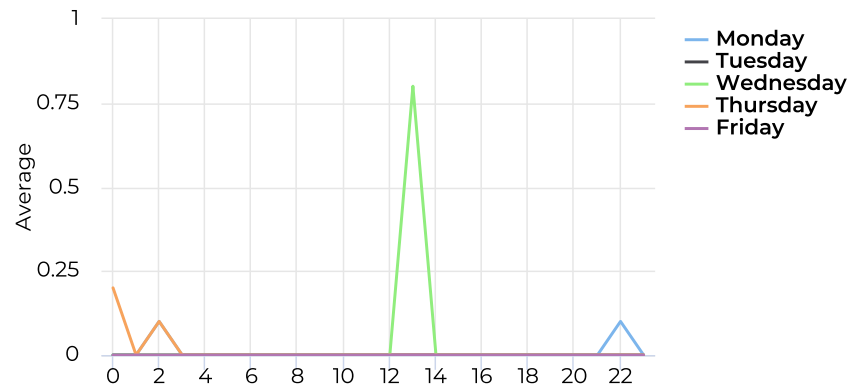

Hourly Weekday- Equestrian

11/19/2019 → 11/18/2020