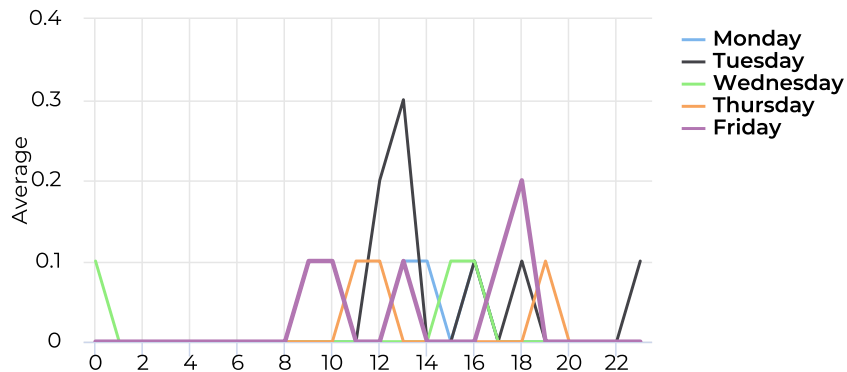

Hourly Weekdays - Cyclists

11/19/2019 → 11/18/2020