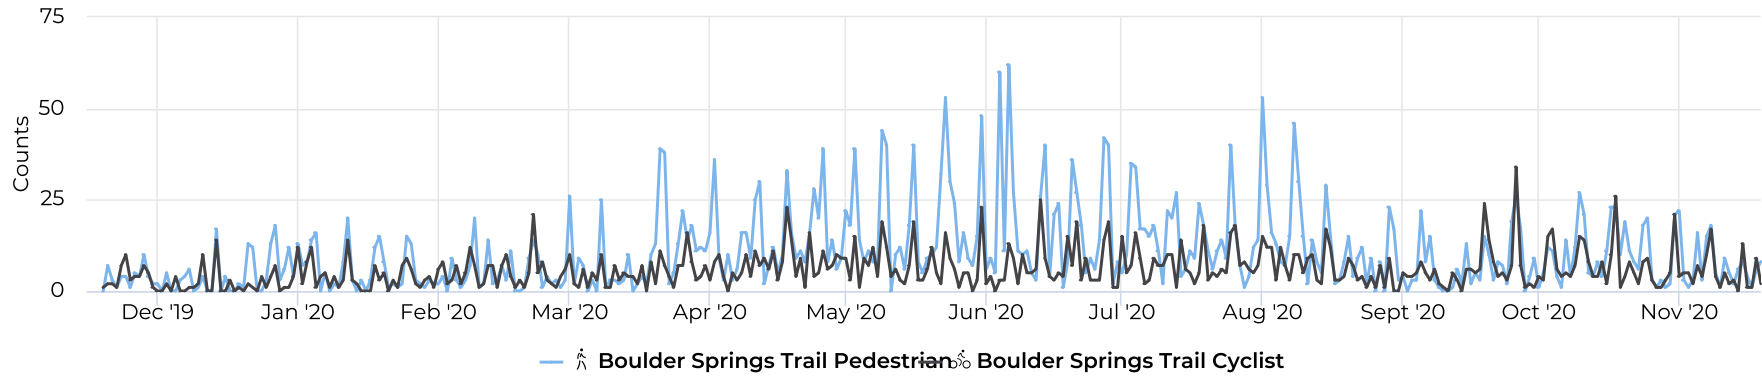

Boulder Springs Trail

November 19, 2019 → November 19, 2020

Daily Time Series Chart