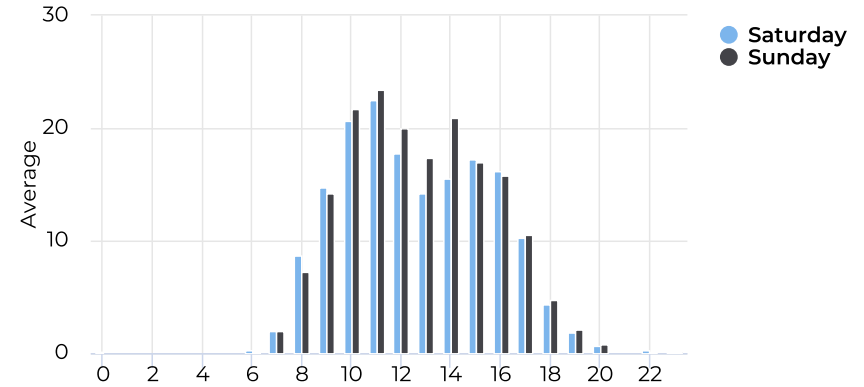

Hourly Weekend - Pedestrians

11/19/2019 → 11/19/2020