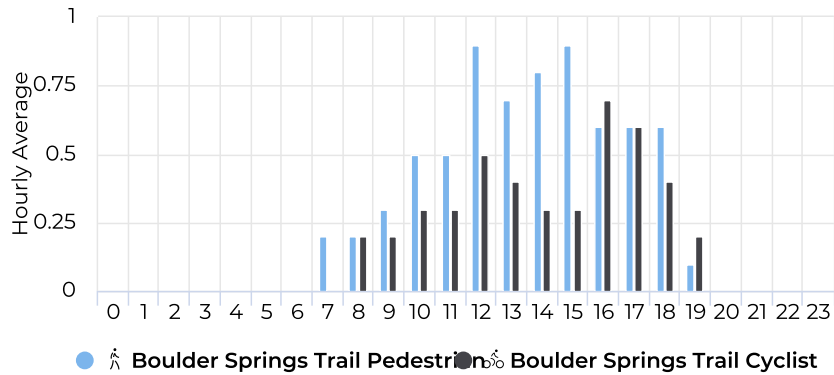

10

Boulder Springs Trail

November 19, 2019 → November 19, 2020

Daily Time Series Chart

Monthly Time Series Chart

Boulder Springs Trail

November 19, 2019 → November 19, 2020

Monthly Profile

Daily Profile

Hourly Profile - Weekdays

11/19/2019 → 11/19/2020

Hourly Profile - Weekend

11/19/2019 → 11/19/2020

Boulder Springs Trail

November 19, 2019 → November 19, 2020

Hourly Weekday - Pedestrians