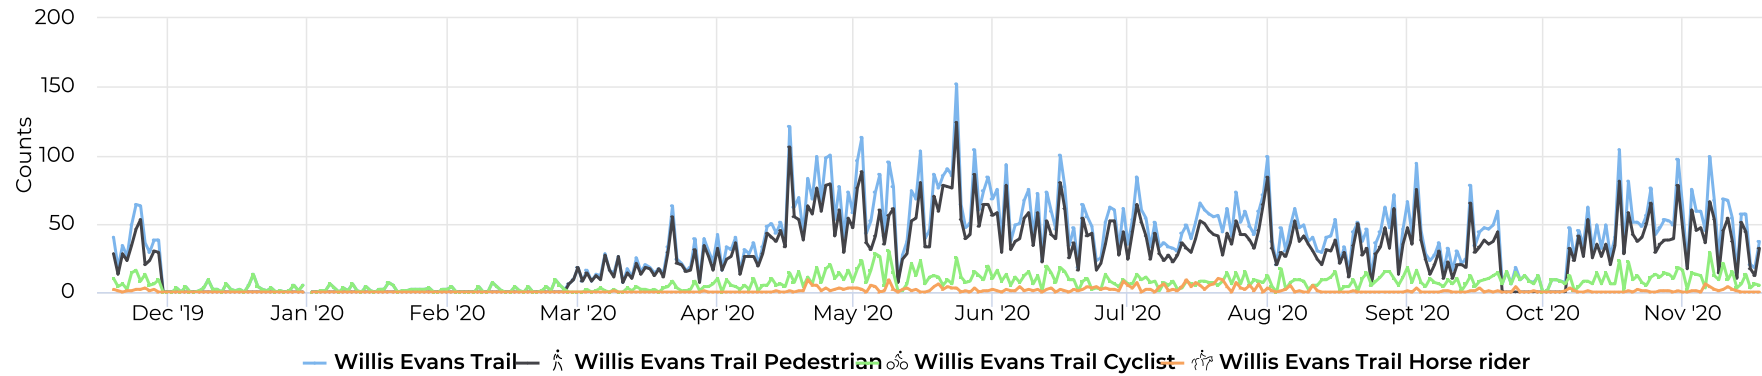

Willis Evans Trail

November 19, 2019 12:00 AM → November 19, 2020 2:56 PM

Daily Time Series Chart