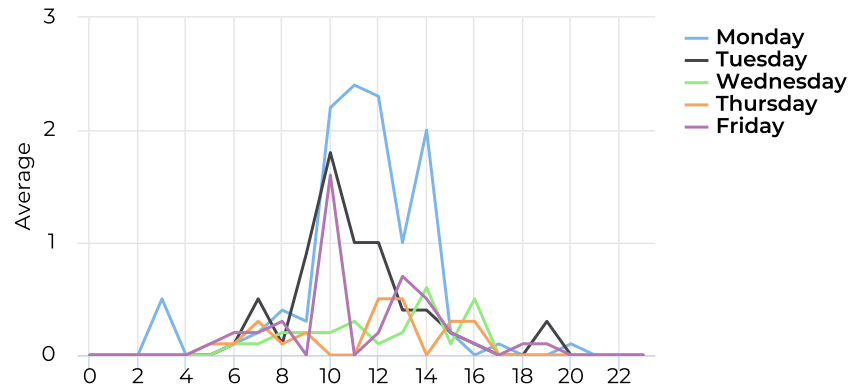

Hourly Weekday - Equestrians

📅 11/19/2019 → 11/18/2020