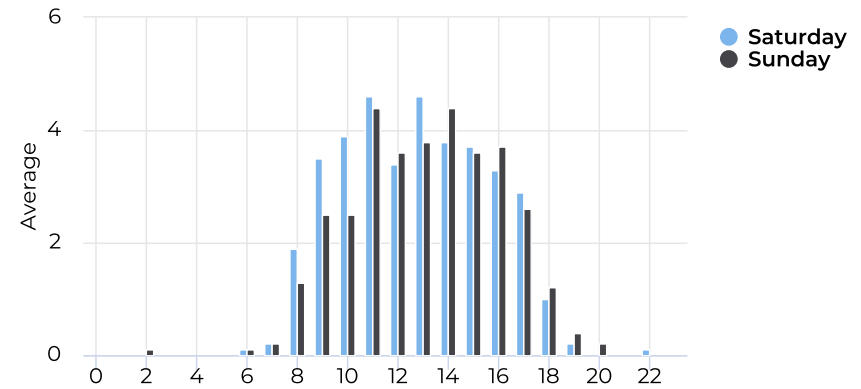

Warner Canyon Trail

November 19, 2019 12:00 AM → November 19, 2020 12:00 AM

Hourly Weekday - Pedestrians

11/19/2019 → 11/18/2020

Hourly Weekend - Pedestrians

11/19/2019 → 11/18/2020

Hourly Weekday- Equestrian