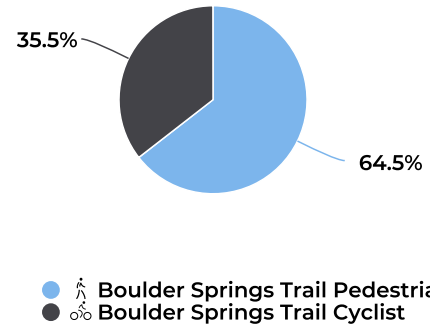

Daily Avg. - Weekday - Pedestrian

📅 11/19/2019 → 11/19/2020

Daily Average

7

Daily Avg. - Weekend - Pedestrian

📅 11/19/2019 → 11/19/2020

Daily Average

20

Daily Avg. - Weekday - Cyclist

📅 11/19/2019 → 11/19/2020

Daily Average

4

Daily Avg. - Weekend - Cyclist

📅 11/19/2019 → 11/19/2020

Daily Average

10