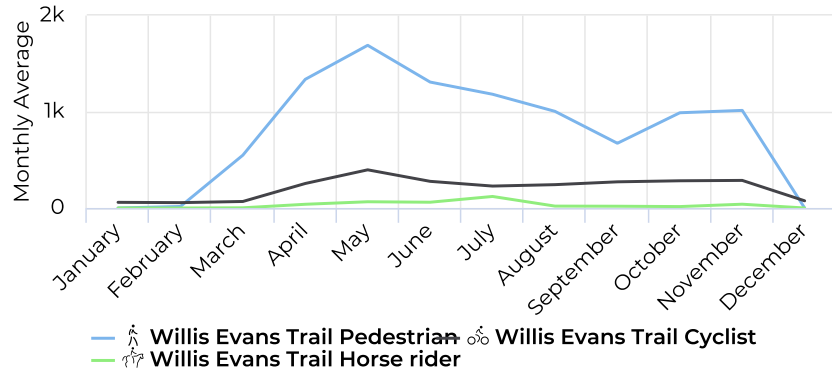

1

Willis Evans Trail

November 19, 2019 12:00 AM → November 19, 2020 2:56 PM

Daily Time Series Chart

Monthly Time Series Chart

Willis Evans Trail

November 19, 2019 12:00 AM → November 19, 2020 2:56 PM

Monthly Profile