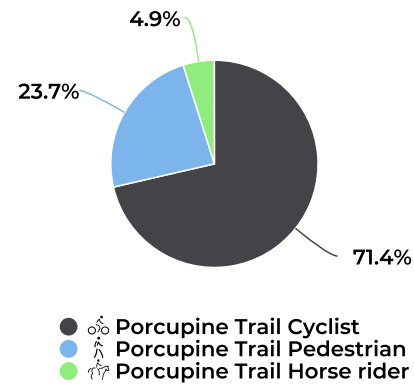

Distribution by User Type

Daily Avg. - Weekday - Pedestrian

11/19/2019 → 11/18/2020

Daily Average

30

Daily Avg. - Weekend - Pedestrian

11/19/2019 → 11/18/2020

Daily Average

42

Daily Avg. - Weekday - Cyclist

11/19/2019 → 11/18/2020

Daily Average

54

Daily Avg. - Weekend - Cyclist

11/19/2019 → 11/18/2020

Daily Average

115

Daily Avg. - Weekday - Equestrian

11/19/2019 → 11/18/2020

Daily Average

6

Daily Avg. - Weekend - Equestrian

11/19/2019 → 11/18/2020

Daily Average

3