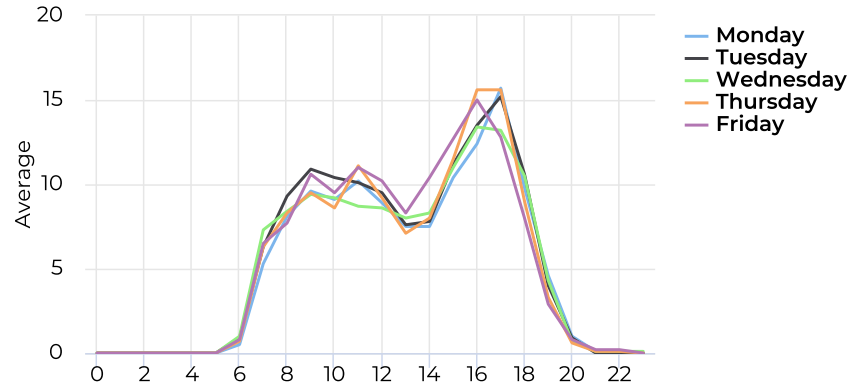

Hourly Weekday - Pedestrians

11/19/2019 → 11/18/2020