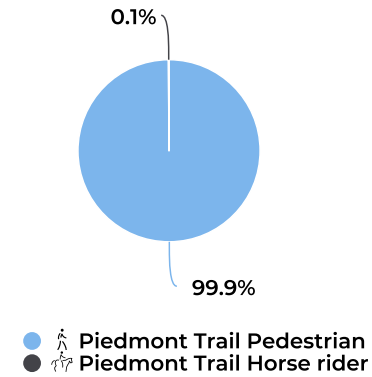

Distribution by User Type

Daily Avg. - Weekday - Pede...

📅 11/19/2019 → 11/18/2020

Daily Average

177

Daily Avg. - Weekend - Pede...

📅 11/19/2019 → 11/18/2020

Daily Average

284

Daily Avg. - Weekday - Eque...

📅 11/19/2019 → 11/18/2020

Daily Average

0

Daily Avg. - Weekend - Eque...

📅 11/19/2019 → 11/18/2020

Daily Average

0