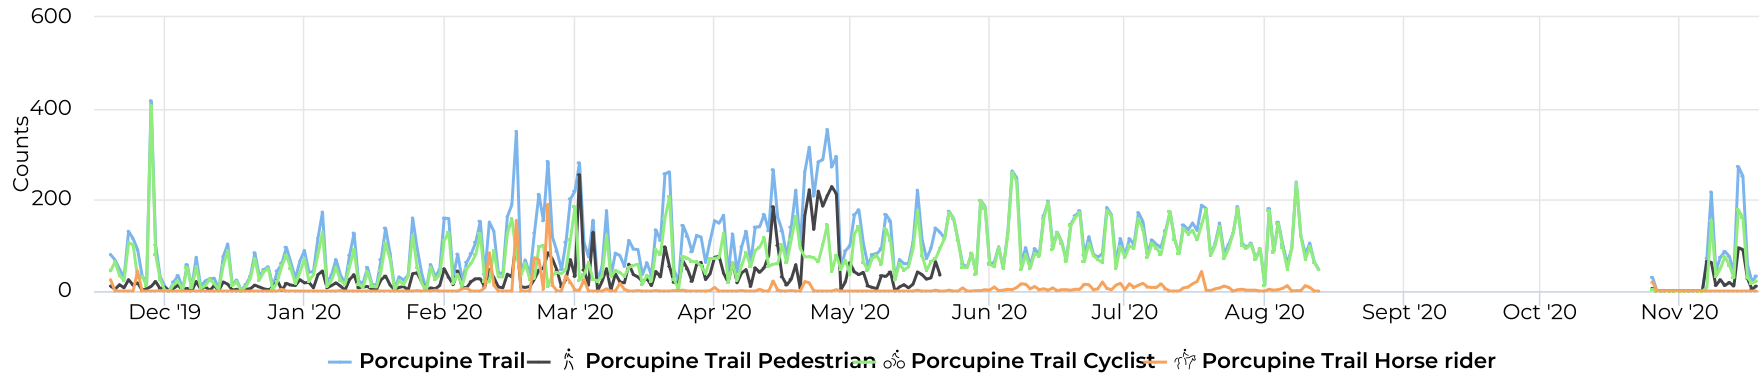

Porcupine Trail

November 19, 2019 12:00 AM → November 19, 2020 2:56 PM

Daily Time Series Chart