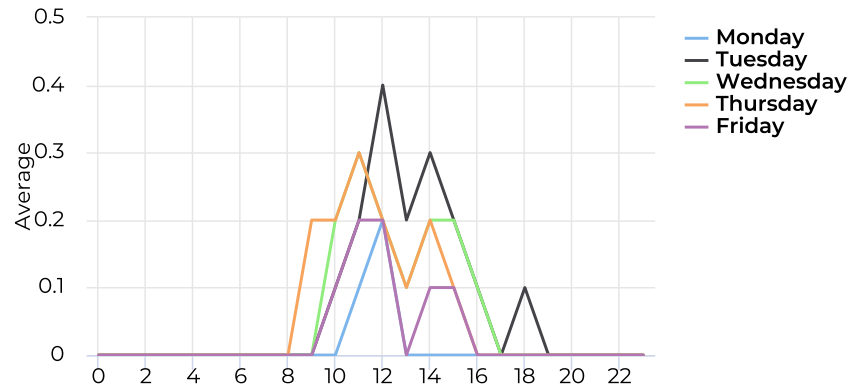

Willis Evans Trail

November 19, 2019 12:00 AM → November 19, 2020 2:56 PM

Hourly Weekday - Equestrians

11/19/2019 → 11/18/2020