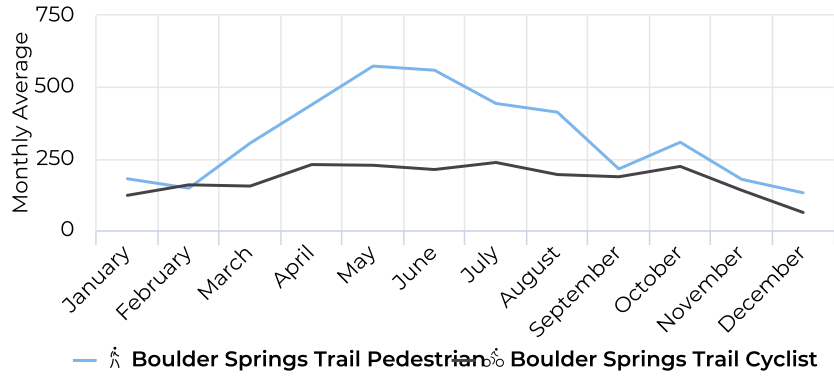

20

Daily Avg. - Weekday - Cyclist

📅 11/19/2019 → 11/19/2020

Daily Average

4

Daily Avg. - Weekend - Cyclist

📅 11/19/2019 → 11/19/2020

Daily Average

10

Boulder Springs Trail

November 19, 2019 → November 19, 2020

Daily Time Series Chart

Monthly Time Series Chart

Boulder Springs Trail

November 19, 2019 → November 19, 2020

Monthly Profile

Daily Profile

Hourly Profile - Weekdays

11/19/2019 → 11/19/2020

Hourly Profile - Weekend

11/19/2019 → 11/19/2020

Boulder Springs Trail

November 19, 2019 → November 19, 2020

Hourly Weekday - Pedestrians

11/19/2019 → 11/19/2020

Hourly Weekend - Pedestrians

11/19/2019 → 11/19/2020

Hourly Weekday - Cyclists

11/19/2019 → 11/19/2020

Hourly Weekend - Cyclists

11/19/2019 → 11/19/2020

Fairway Trail