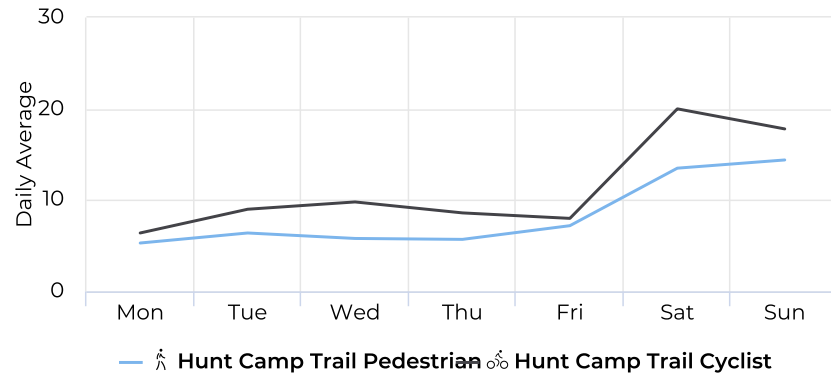

November 19, 2019 → November 19, 2020

Daily Time Series Chart

Monthly Time Series Chart

Hunt Camp Trail

November 19, 2019 → November 19, 2020

Monthly Profile

Daily Profile

Hourly Profile - Weekdays