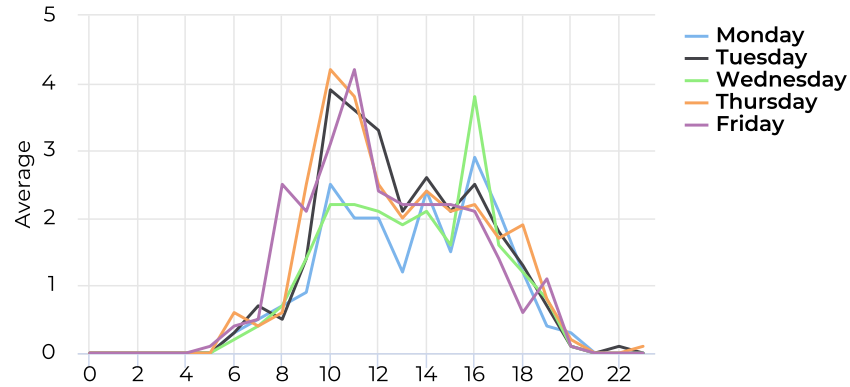

Willis Evans Trail

November 19, 2019 12:00 AM → November 19, 2020 2:56 PM

Hourly Weekday - Pedestrians

11/19/2019 → 11/18/2020