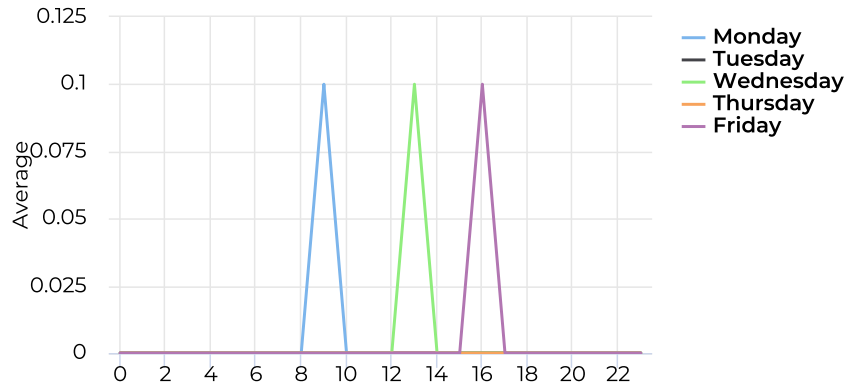

Hourly Weekday- Equestrian

11/19/2019 → 11/18/2020