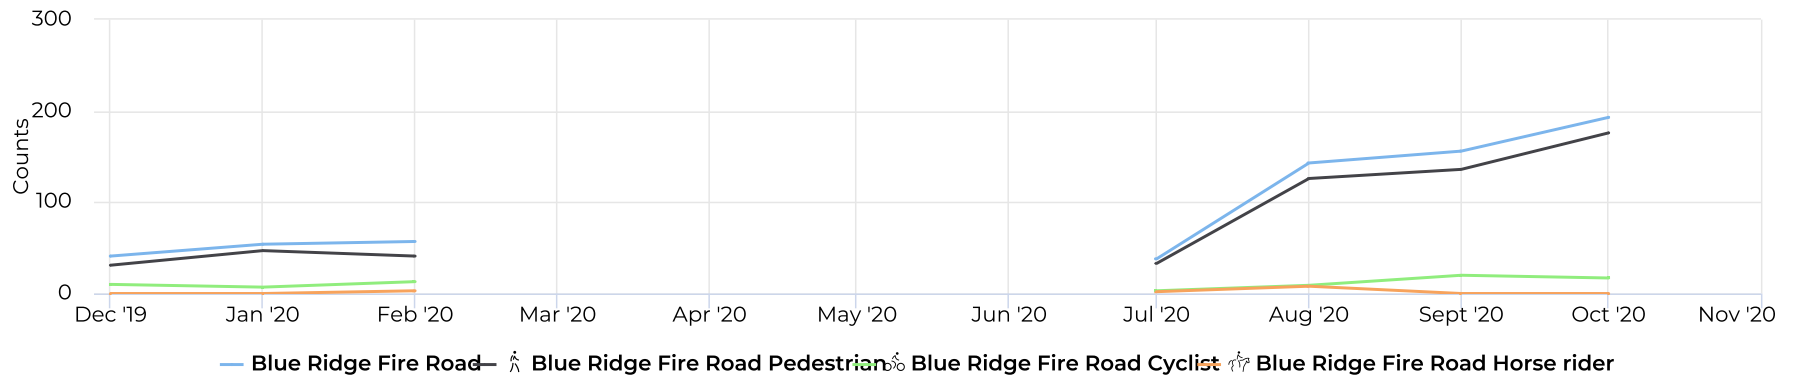

Daily Average

0

Daily Avg. - Weekend - Equestrian

📅 11/19/2019 → 11/18/2020

Daily Average

0

Blue Ridge Fire Road

November 19, 2019 12:00 AM → November 19, 2020 2:56 PM

Daily Time Series Chart

Monthly Time Series Chart

Blue Ridge Fire Road

November 19, 2019 12:00 AM → November 19, 2020 2:56 PM

Monthly Profile

Daily Profile

Hourly Profile - Weekdays

11/19/2019 → 11/18/2020