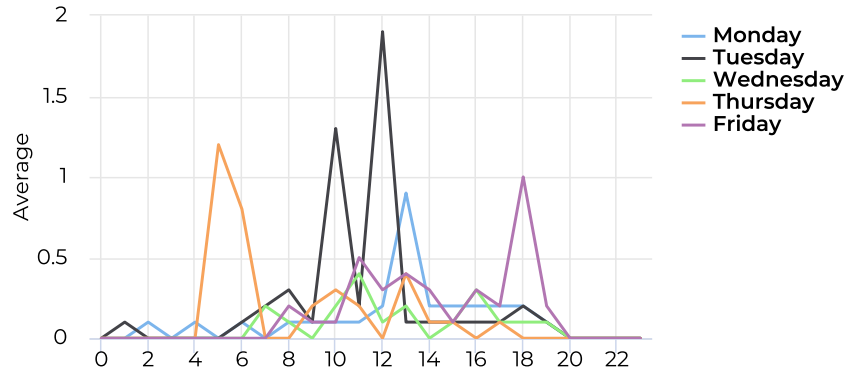

Hourly Profile - Weekend

11/19/2019 → 11/18/2020

Blue Ridge Fire Road

November 19, 2019 12:00 AM → November 19, 2020 2:56 PM

Hourly Weekday - Pedestrians

11/19/2019 → 11/18/2020

Hourly Weekend - Pedestrians