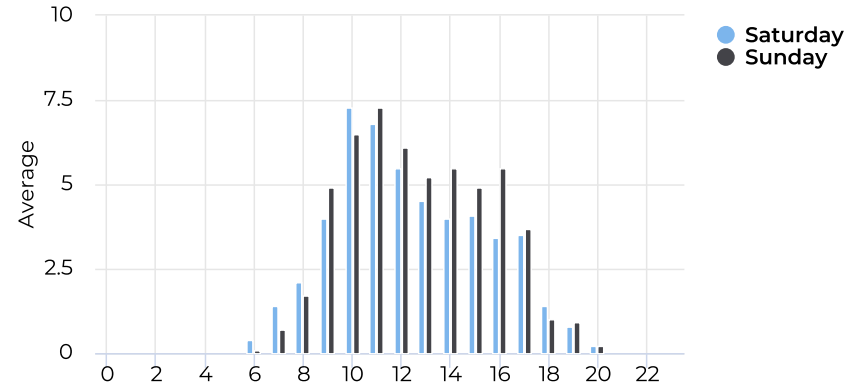

November 19, 2019 → November 19, 2020

Hourly Weekday - Pedestrians

11/19/2019 → 11/19/2020

Hourly Weekend - Pedestrians

11/19/2019 → 11/19/2020

Hourly Weekday - Cyclists

11/19/2019 → 11/19/2020

Hourly Weekend - Cyclists