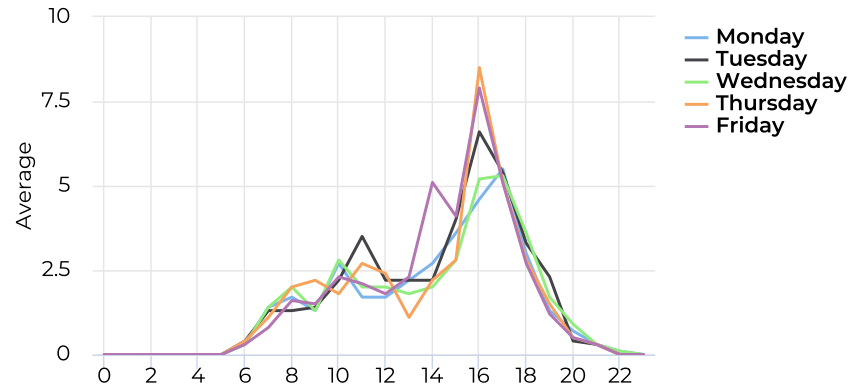

11/19/2019 → 11/18/2020

Hourly Weekend - Pedestrians

11/19/2019 → 11/19/2020

Hourly Weekday - Cyclists

11/19/2019 → 11/18/2020

Hourly Weekend - Cyclists

11/19/2019 → 11/18/2020

Hourly Weekday - Equestrians