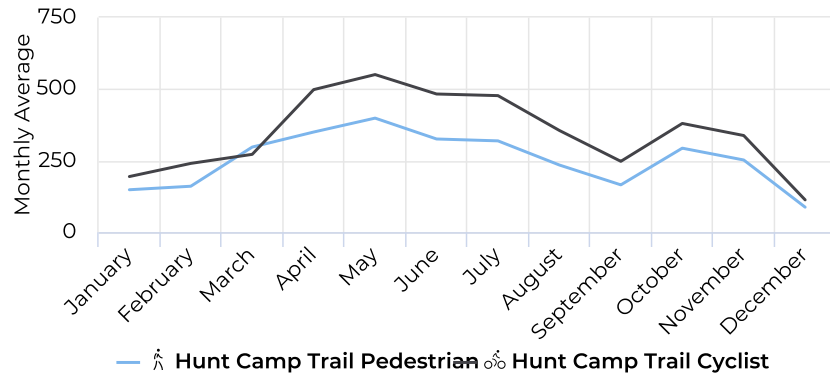

November 19, 2019 → November 19, 2020

Daily Time Series Chart

Monthly Time Series Chart

Hunt Camp Trail

November 19, 2019 → November 19, 2020

Monthly Profile

Daily Profile

Hourly Profile - Weekdays