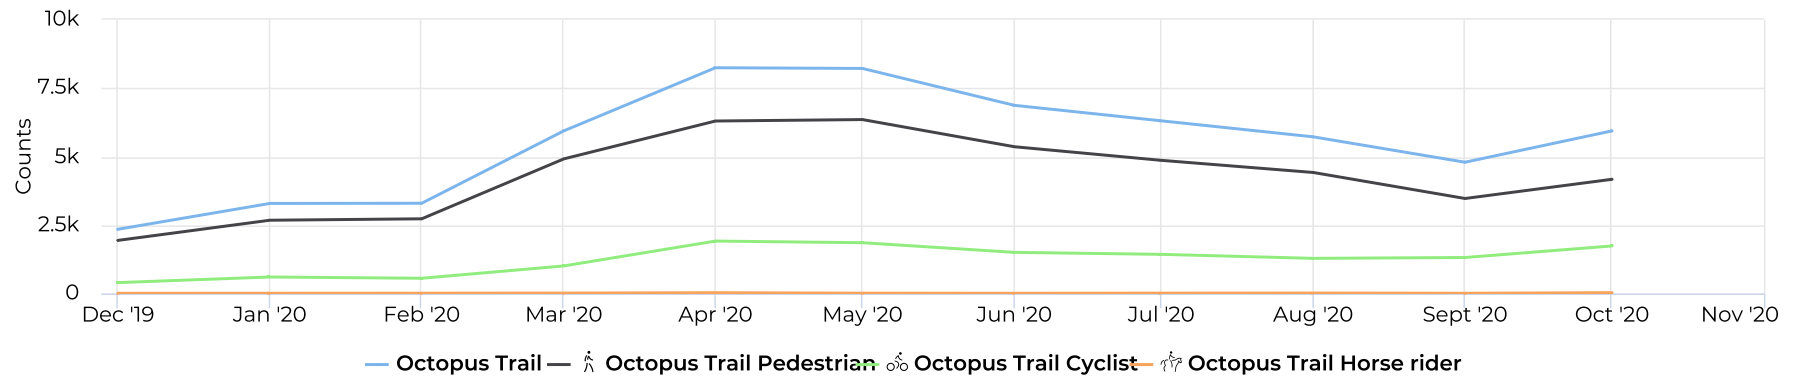

📅 11/19/2019 → 11/18/2020

Daily Average

1

Octopus Trail

November 19, 2019 12:00 AM → November 19, 2020 2:56 PM

Daily Time Series Chart

Monthly Time Series Chart

Octopus Trail

November 19, 2019 12:00 AM → November 19, 2020 2:56 PM

Monthly Profile

Daily Profile

Hourly Profile - Weekday

11/19/2019 → 11/18/2020

Hourly Profile - Weekend

11/19/2019 → 11/18/2020

Hourly Weekday - Pedestrians