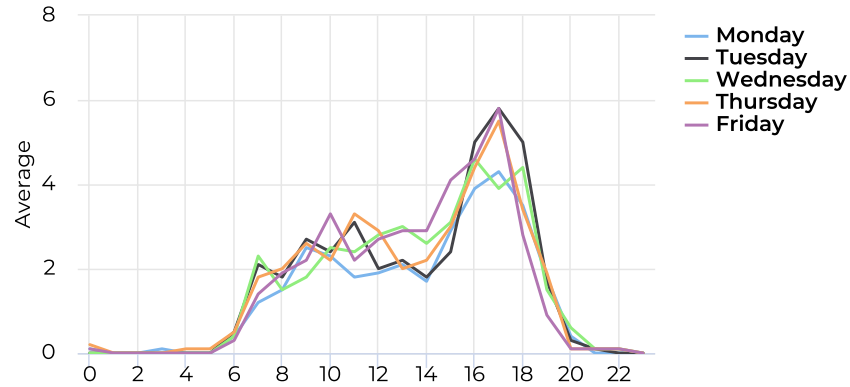

Fairway Trail

November 19, 2019 → November 19, 2020

Hourly Weekday - Pedestrians

11/19/2019 → 11/19/2020