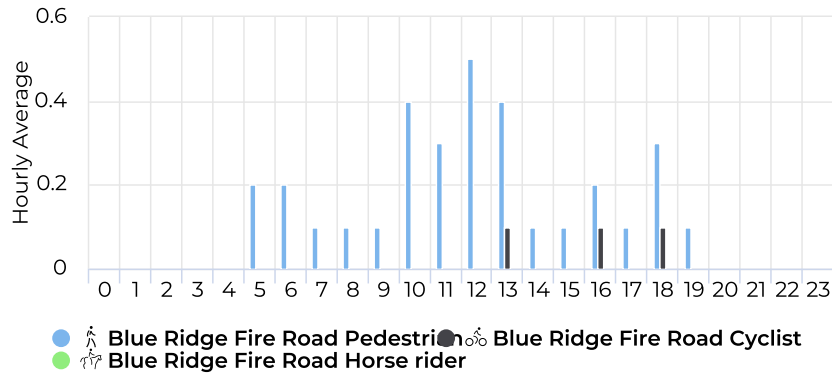

Daily Time Series Chart

Monthly Time Series Chart

Blue Ridge Fire Road

November 19, 2019 12:00 AM → November 19, 2020 2:56 PM

Monthly Profile

Daily Profile

Hourly Profile - Weekdays

11/19/2019 → 11/18/2020

Hourly Profile - Weekend

11/19/2019 → 11/18/2020

Blue Ridge Fire Road

November 19, 2019 12:00 AM → November 19, 2020 2:56 PM

Hourly Weekday - Pedestrians

11/19/2019 → 11/18/2020

Hourly Weekend - Pedestrians