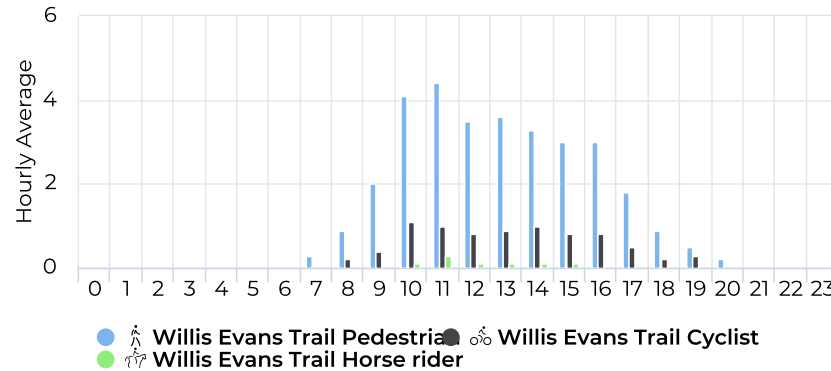

Daily Profile

Hourly Profile - Weekday

11/19/2019 → 11/18/2020

Hourly Profile - Weekend

11/19/2019 → 11/18/2020

Willis Evans Trail

November 19, 2019 12:00 AM → November 19, 2020 2:56 PM

Hourly Weekday - Pedestrians