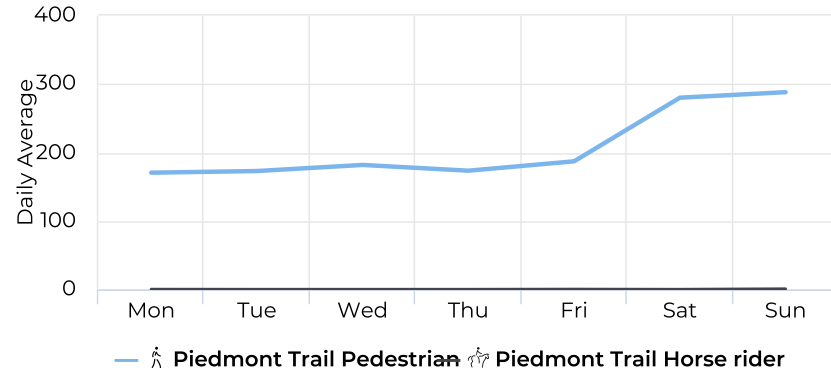

Daily Profile