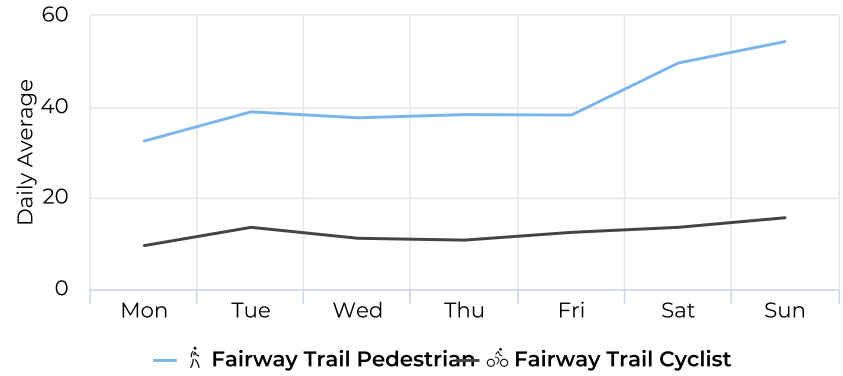

12

Daily Avg. - Weekend - Cycli...

11/19/2019 → 11/19/2020

Daily Average

15

Daily Time Series Chart

Monthly Time Series Chart

Fairway Trail

November 19, 2019 → November 19, 2020

Monthly Profile

Daily Profile

Hourly Profile - Weekdays

11/19/2019 → 11/19/2020

Hourly Profile - Weekend

11/19/2019 → 11/19/2020

Fairway Trail