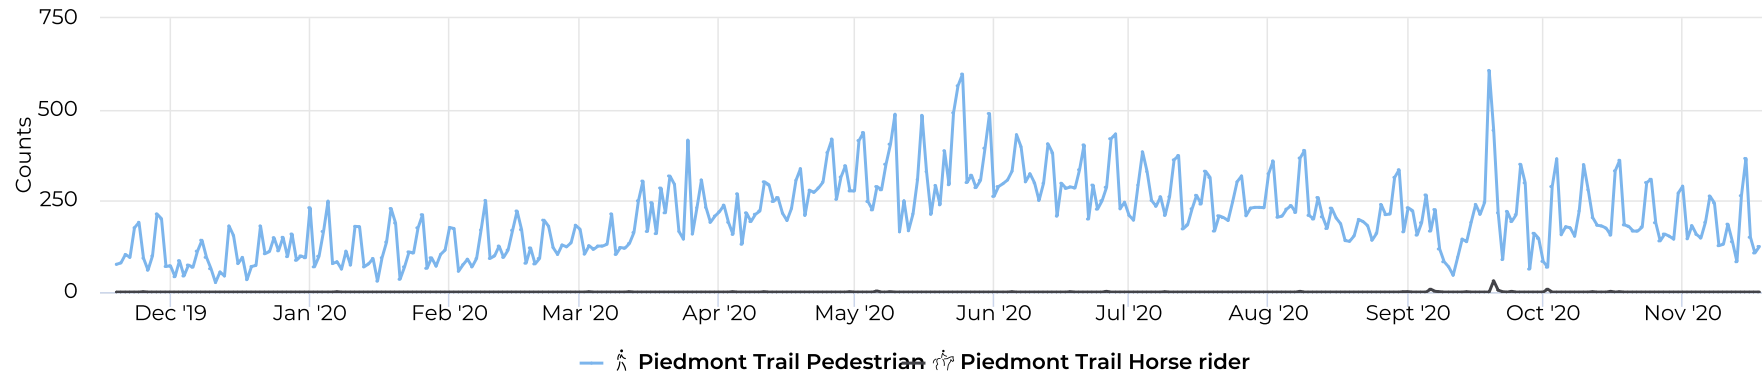

Piedmont Trail

November 19, 2019 12:00 AM → November 19, 2020 12:00 AM

Daily Time Series Chart