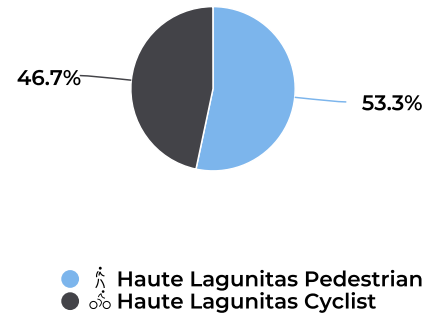

11/19/2019 → 11/19/2020

Haute Lagunitas Trail

Marin County Parks

Haute Lagunitas

November 19, 2019 → November 19, 2020

Location

Distribution by User Type

Daily Avg. - Weekday - Pede...