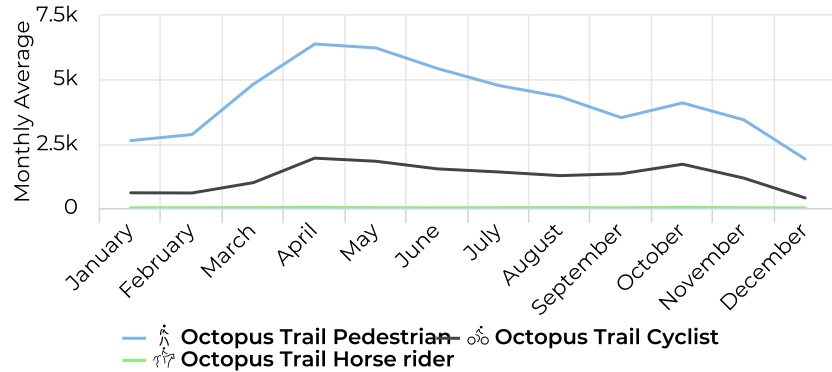

📅 11/19/2019 → 11/18/2020

Daily Average

48

Daily Avg. - Weekday - Equestrian

📅 11/19/2019 → 11/18/2020

Daily Average

0

Daily Avg. - Weekend - Equestrian

📅 11/19/2019 → 11/18/2020

Daily Average

1

Octopus Trail

November 19, 2019 12:00 AM → November 19, 2020 2:56 PM

Daily Time Series Chart

Monthly Time Series Chart

Octopus Trail

November 19, 2019 12:00 AM → November 19, 2020 2:56 PM

Monthly Profile

Daily Profile

Hourly Profile - Weekday

11/19/2019 → 11/18/2020

Hourly Profile - Weekend

11/19/2019 → 11/18/2020

Hourly Weekday - Pedestrians