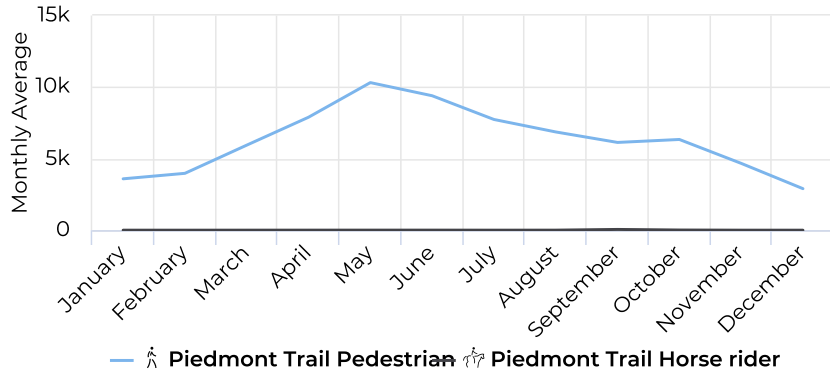

0

Piedmont Trail

November 19, 2019 12:00 AM → November 19, 2020 12:00 AM

Daily Time Series Chart

Monthly Time Series Chart

Piedmont Trail

November 19, 2019 12:00 AM → November 19, 2020 12:00 AM

Monthly Profile