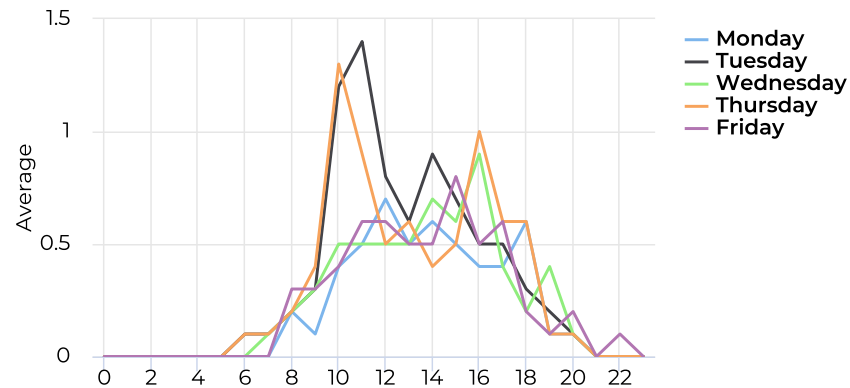

11/19/2019 → 11/18/2020

Hourly Weekend - Pedestrians

11/19/2019 → 11/19/2020

Hourly Weekday - Cyclists

11/19/2019 → 11/18/2020

Hourly Weekend - Cyclists

11/19/2019 → 11/18/2020

Willis Evans Trail