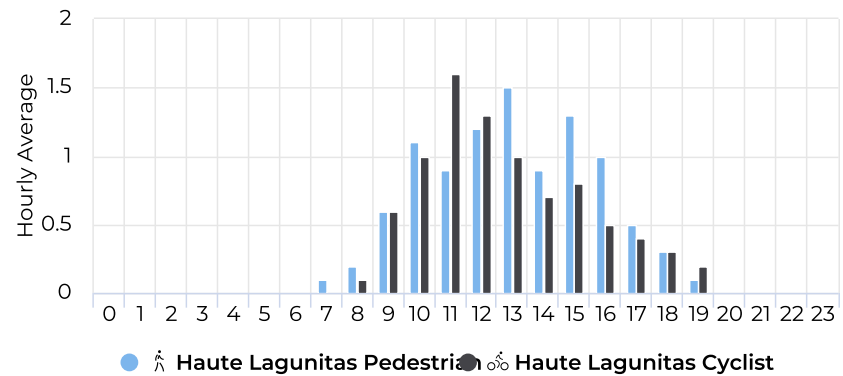

Hourly Profile - Weekend

11/19/2019 → 11/19/2020