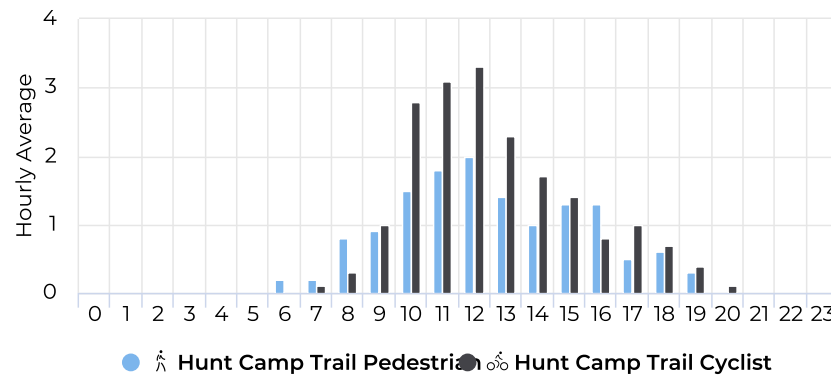

Hourly Profile - Weekend

11/19/2019 → 11/19/2020