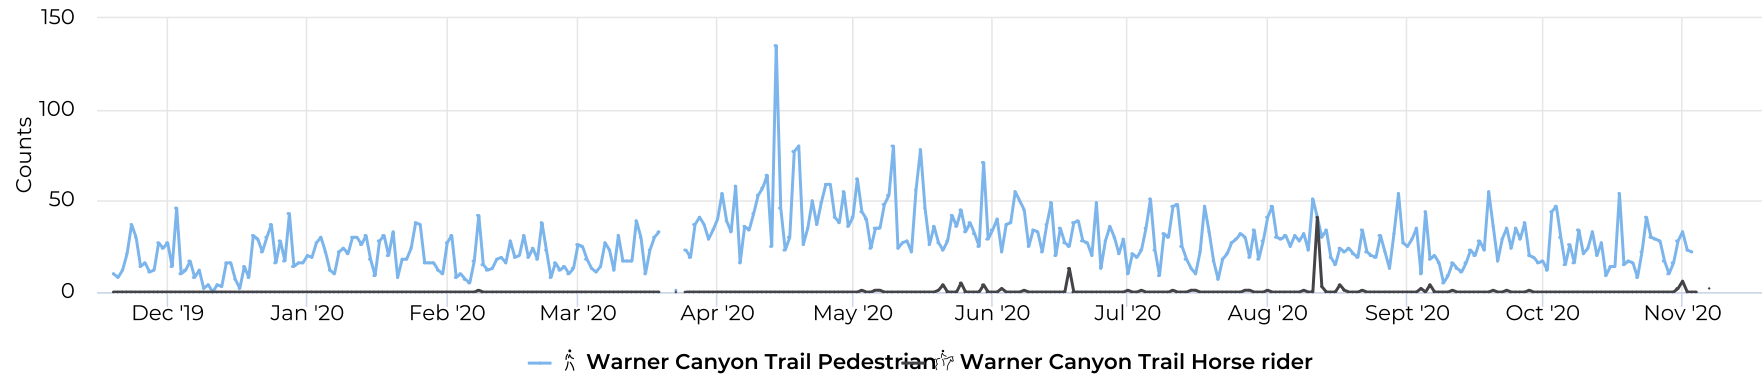

Daily Avg. - Weekend - Equestrian

11/19/2019 → 11/18/2020

Daily Average

0

Warner Canyon Trail

November 19, 2019 12:00 AM → November 19, 2020 12:00 AM

Daily Time Series Chart

Monthly Time Series Chart