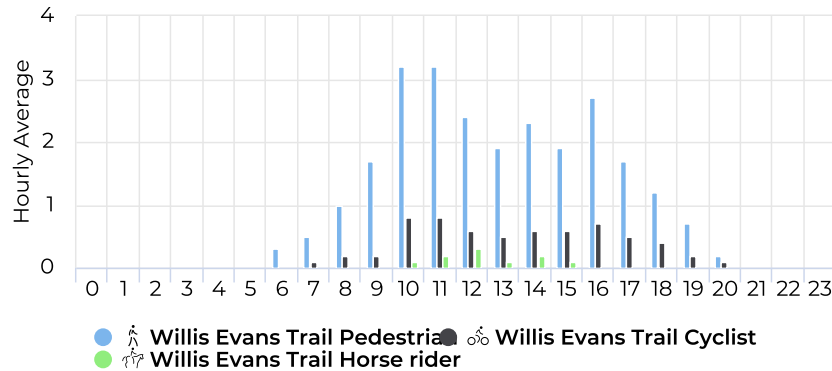

Daily Profile

Hourly Profile - Weekday

11/19/2019 → 11/18/2020

Hourly Profile - Weekend

11/19/2019 → 11/18/2020

Willis Evans Trail

November 19, 2019 12:00 AM → November 19, 2020 2:56 PM

Hourly Weekday - Pedestrians