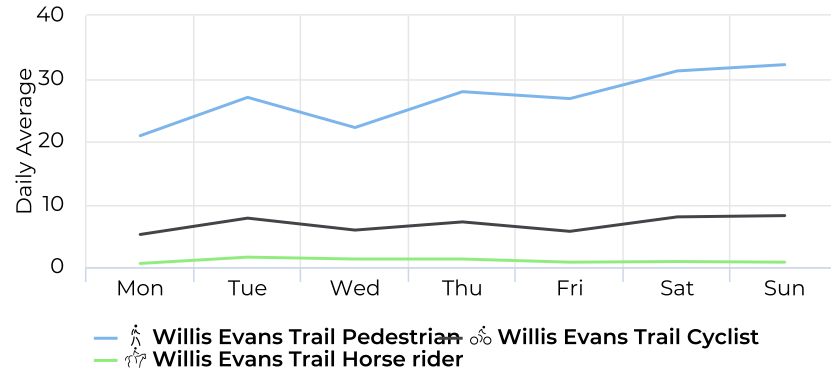

Daily Profile

Hourly Profile - Weekday

11/19/2019 → 11/18/2020

Hourly Profile - Weekend

11/19/2019 → 11/18/2020

Willis Evans Trail

November 19, 2019 12:00 AM → November 19, 2020 2:56 PM

Hourly Weekday - Pedestrians