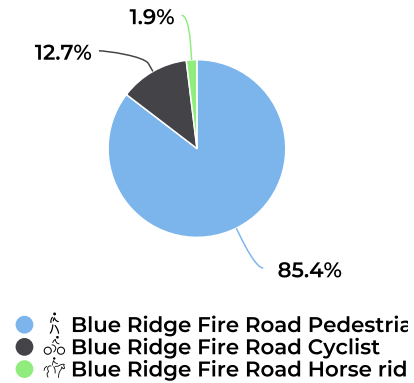

Blue Ridge Fire Road

Marin County Parks

Blue Ridge Fire Road

November 19, 2019 12:00 AM → November 19, 2020 2:56 PM

Location

Distribution by User Type

Daily Avg. - Weekday - Pedestrian

📅 11/19/2019 → 11/18/2020