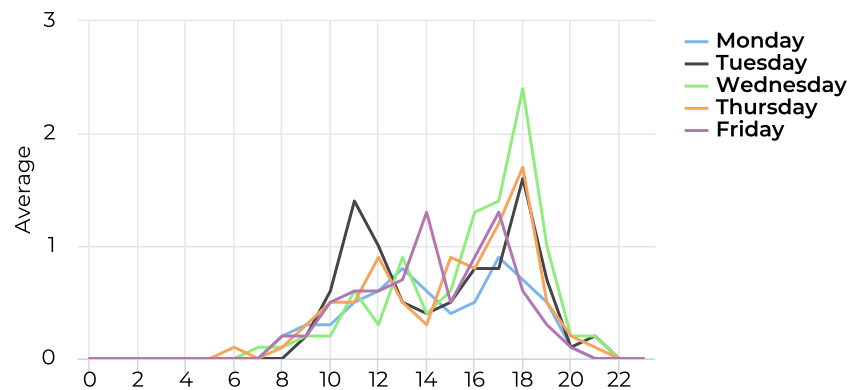

Hourly Weekday - Cyclists

11/19/2019 → 11/19/2020