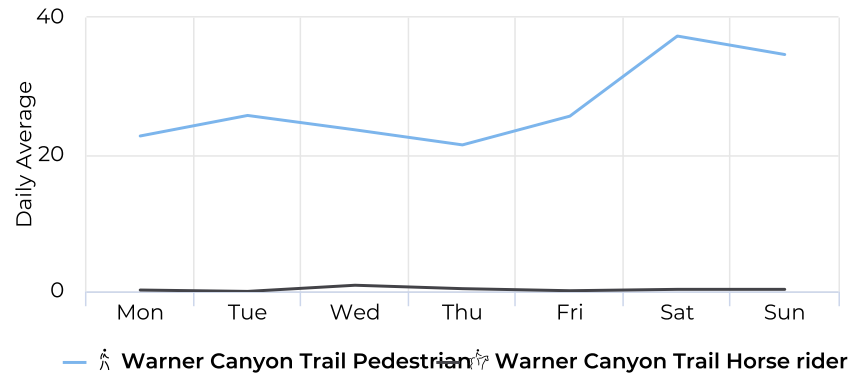

Daily Profile