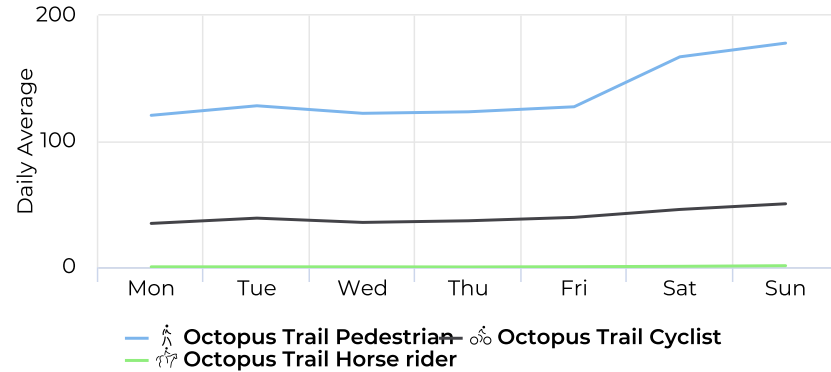

Daily Profile