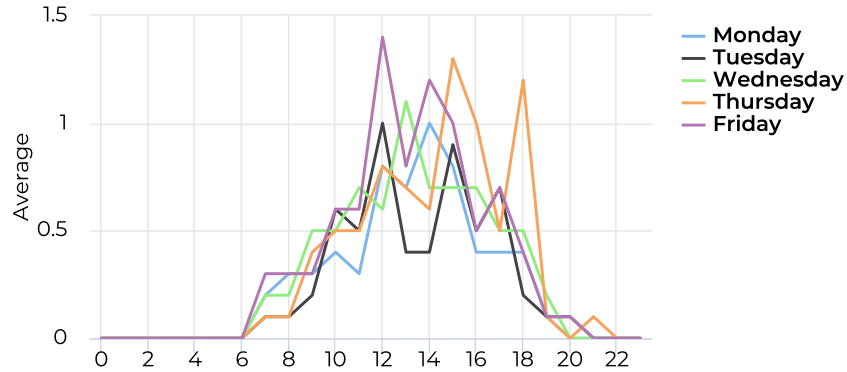

Boulder Springs Trail

November 19, 2019 → November 19, 2020

Hourly Weekday - Pedestrians

11/19/2019 → 11/19/2020