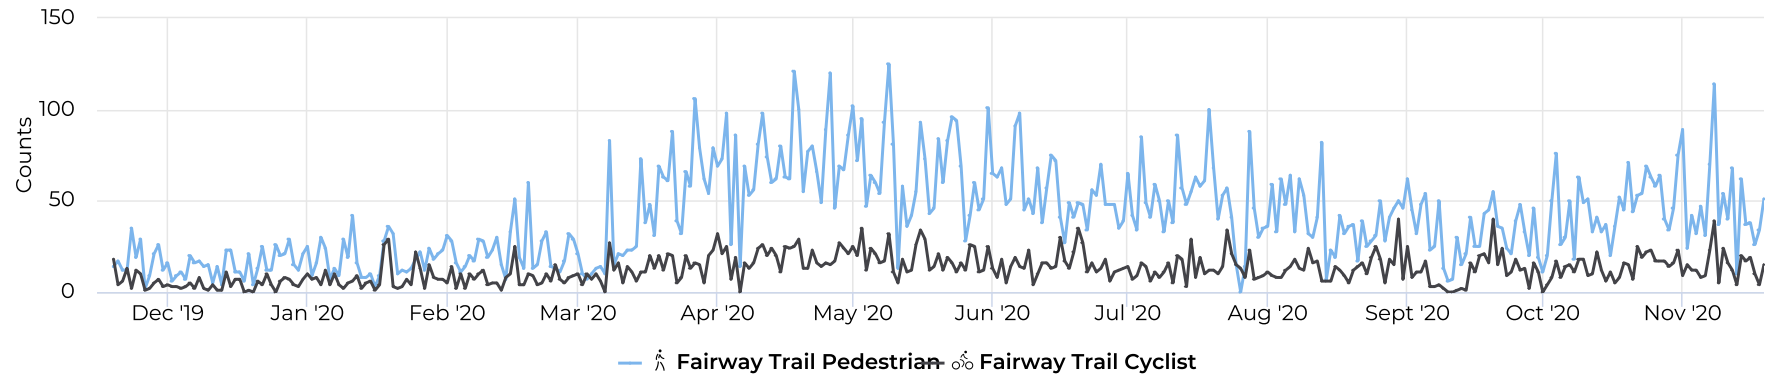

12

Daily Avg. - Weekend - Cycli...

11/19/2019 → 11/19/2020

Daily Average

15

Daily Time Series Chart

Monthly Time Series Chart

Fairway Trail

November 19, 2019 → November 19, 2020

Monthly Profile

Daily Profile

Hourly Profile - Weekdays

11/19/2019 → 11/19/2020

Hourly Profile - Weekend

11/19/2019 → 11/19/2020

Fairway Trail