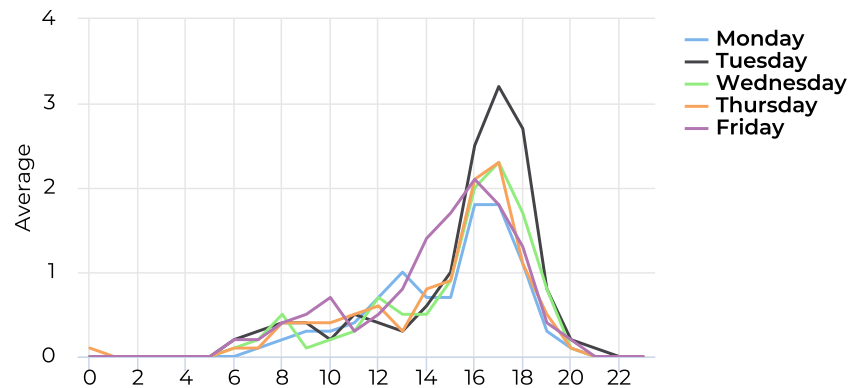

November 19, 2019 → November 19, 2020

Hourly Weekday - Pedestrians

11/19/2019 → 11/19/2020

Hourly Weekend - Pedestrians

11/19/2019 → 11/19/2020

Hourly Weekday - Cyclists

11/19/2019 → 11/19/2020

Hourly Weekend - Cyclists