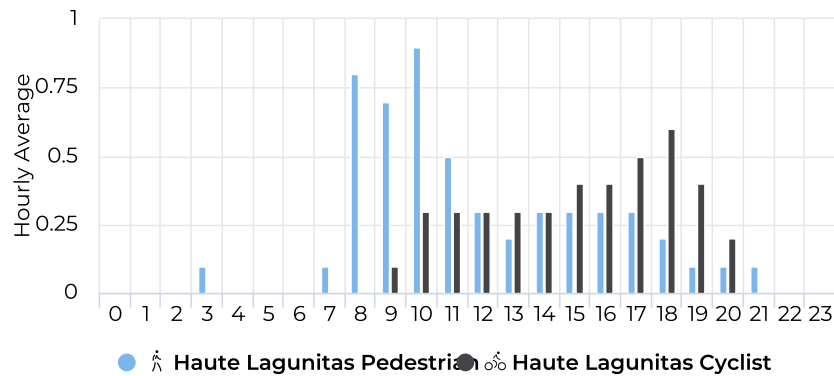

Monthly Time Series Chart

Haute Lagunitas

November 19, 2019 → November 19, 2020

Monthly Profile

Daily Profile

Hourly Profile - Weekdays

11/19/2019 → 11/19/2020

Hourly Profile - Weekend