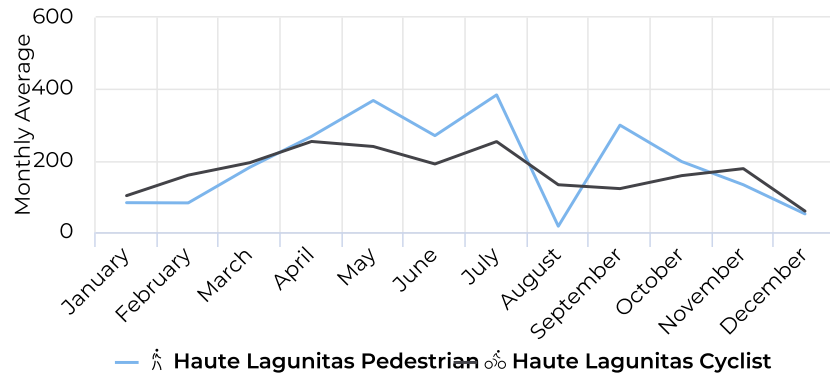

📅 11/19/2019 → 11/19/2020

Daily Average

5

Daily Avg. - Weekend - Pede...

📅 11/19/2019 → 11/19/2020

Daily Average

10

Daily Avg. - Weekday - Cyclis...

📅 11/19/2019 → 11/19/2020

Daily Average

4

Daily Avg. - Weekend - Cycli...

📅 11/19/2019 → 11/19/2020

Daily Average

9

Daily Time Series Chart

Monthly Time Series Chart

Haute Lagunitas

November 19, 2019 → November 19, 2020

Monthly Profile

Daily Profile

Hourly Profile - Weekdays

11/19/2019 → 11/19/2020

Hourly Profile - Weekend