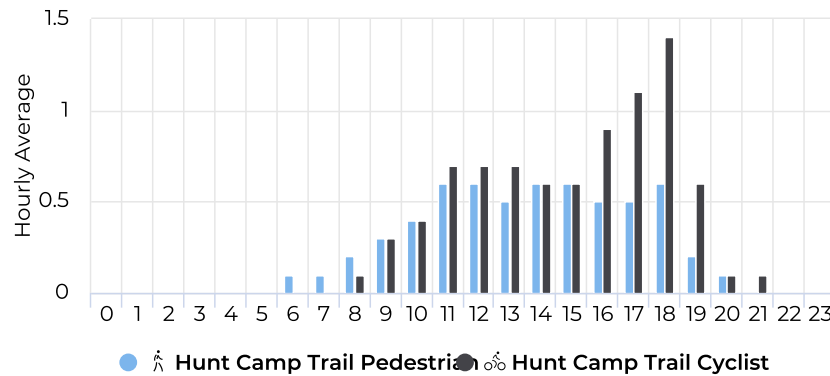

Hourly Profile - Weekdays

11/19/2019 → 11/19/2020