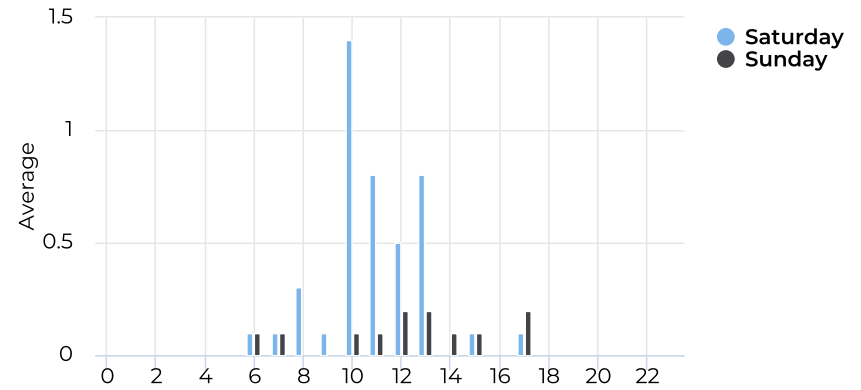

Hourly Weekend - Cyclists

11/19/2019 → 11/18/2020

Hourly Weekday - Equestrians

📅 11/19/2019 → 11/18/2020

Hourly Weekend - Equestrians

📅 11/19/2019 → 11/18/2020

Warner Canyon Trail

Marin County Parks