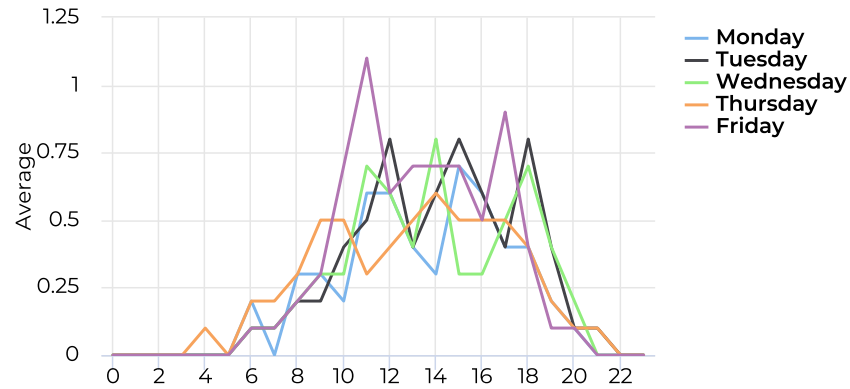

11/19/2019 → 11/19/2020

Hourly Profile - Weekend

11/19/2019 → 11/19/2020

Hunt Camp Trail

November 19, 2019 → November 19, 2020

Hourly Weekday - Pedestrians

11/19/2019 → 11/19/2020

Hourly Weekend - Pedestrians