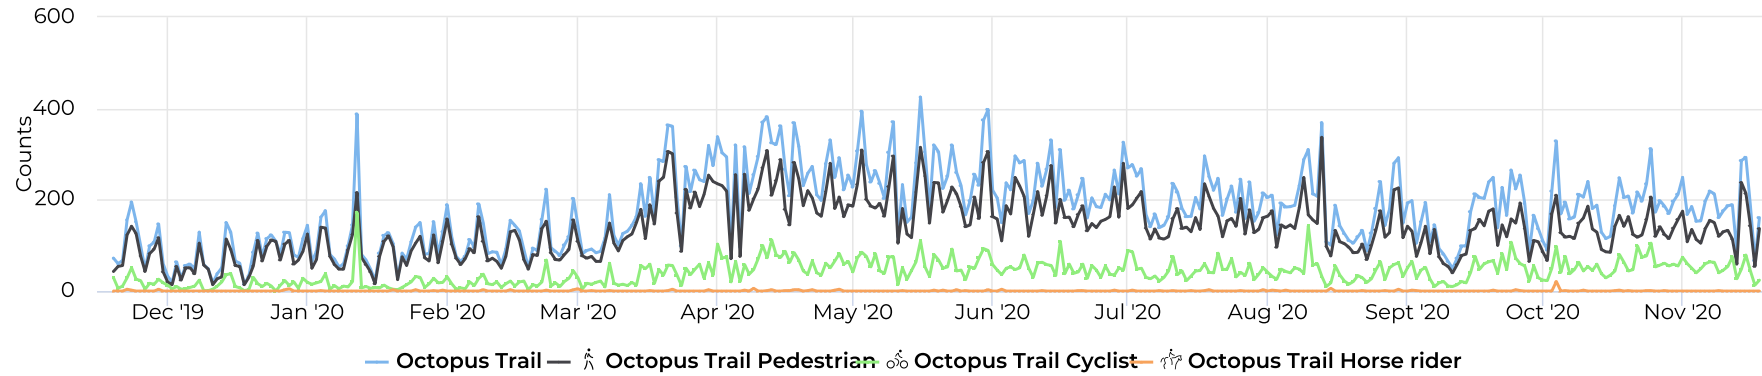

📅 11/19/2019 → 11/18/2020

Daily Average

1

Octopus Trail

November 19, 2019 12:00 AM → November 19, 2020 2:56 PM

Daily Time Series Chart

Monthly Time Series Chart

Octopus Trail