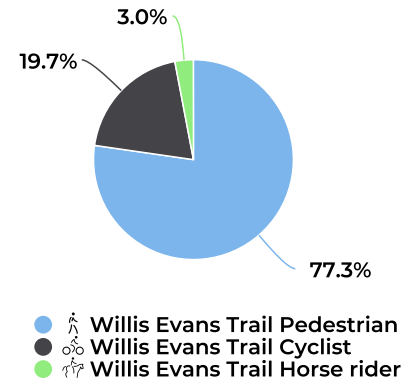

Distribution by User Type

Daily Avg. - Weekday - Pedestrian

📅 11/19/2019 → 11/18/2020

Daily Average

25

Daily Avg. - Weekend - Pedestrian

📅 11/19/2019 → 11/18/2020

Daily Average

32

Daily Avg. - Weekday - Cyclist

📅 11/19/2019 → 11/18/2020

Daily Average

6

Daily Avg. - Weekend - Cyclist

📅 11/19/2019 → 11/18/2020

Daily Average

8

Daily Avg. - Weekday - Equestrian

📅 11/19/2019 → 11/18/2020

Daily Average

1

Daily Avg. - Weekend - Equestrian

📅 11/19/2019 → 11/18/2020

Daily Average

1