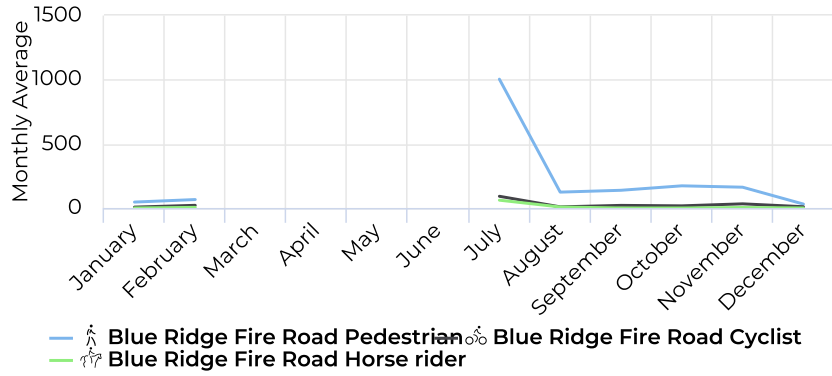

Daily Average

0

Daily Avg. - Weekend - Equestrian

📅 11/19/2019 → 11/18/2020

Daily Average

0

Blue Ridge Fire Road

November 19, 2019 12:00 AM → November 19, 2020 2:56 PM

Daily Time Series Chart

Monthly Time Series Chart

Blue Ridge Fire Road

November 19, 2019 12:00 AM → November 19, 2020 2:56 PM

Monthly Profile

Daily Profile

Hourly Profile - Weekdays

11/19/2019 → 11/18/2020

Hourly Profile - Weekend

11/19/2019 → 11/18/2020

Blue Ridge Fire Road

November 19, 2019 12:00 AM → November 19, 2020 2:56 PM

Hourly Weekday - Pedestrians

11/19/2019 → 11/18/2020

Hourly Weekend - Pedestrians

11/19/2019 → 11/19/2020

Hourly Weekdays - Cyclists

11/19/2019 → 11/18/2020

Hourly Weekend - Cyclists

11/19/2019 → 11/18/2020

Blue Ridge Fire Road

November 19, 2019 12:00 AM → November 19, 2020 2:56 PM

Hourly Weekday - Equestrians