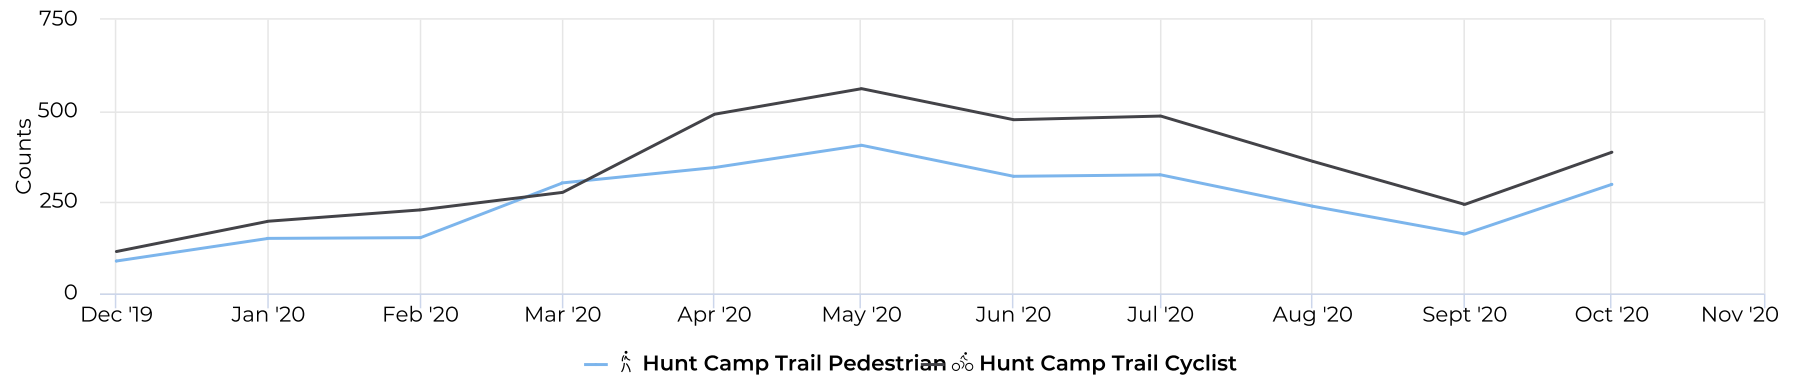

Monthly Time Series Chart