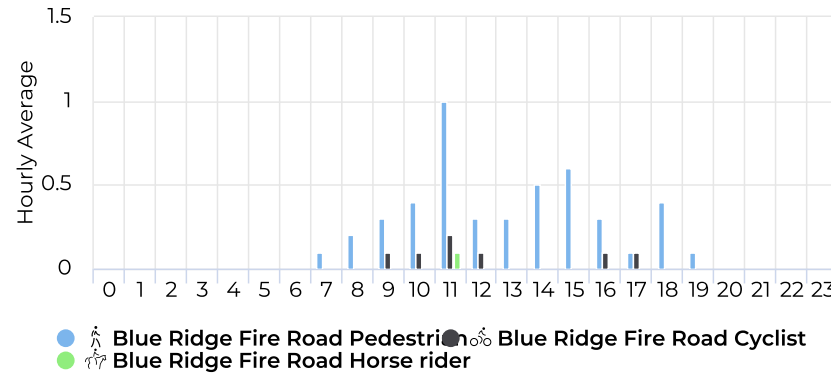

Daily Time Series Chart

Monthly Time Series Chart

Blue Ridge Fire Road

November 19, 2019 12:00 AM → November 19, 2020 2:56 PM

Monthly Profile

Daily Profile

Hourly Profile - Weekdays

11/19/2019 → 11/18/2020

Hourly Profile - Weekend

11/19/2019 → 11/18/2020

Blue Ridge Fire Road

November 19, 2019 12:00 AM → November 19, 2020 2:56 PM

Hourly Weekday - Pedestrians

11/19/2019 → 11/18/2020

Hourly Weekend - Pedestrians