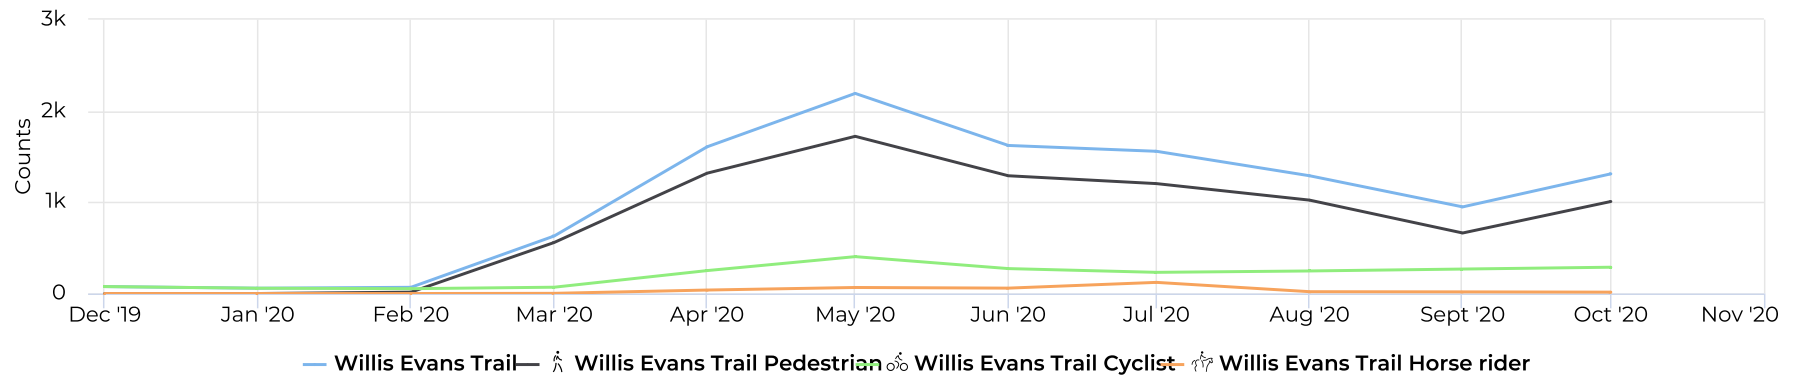

1

Willis Evans Trail

November 19, 2019 12:00 AM → November 19, 2020 2:56 PM

Daily Time Series Chart

Monthly Time Series Chart

Willis Evans Trail

November 19, 2019 12:00 AM → November 19, 2020 2:56 PM

Monthly Profile