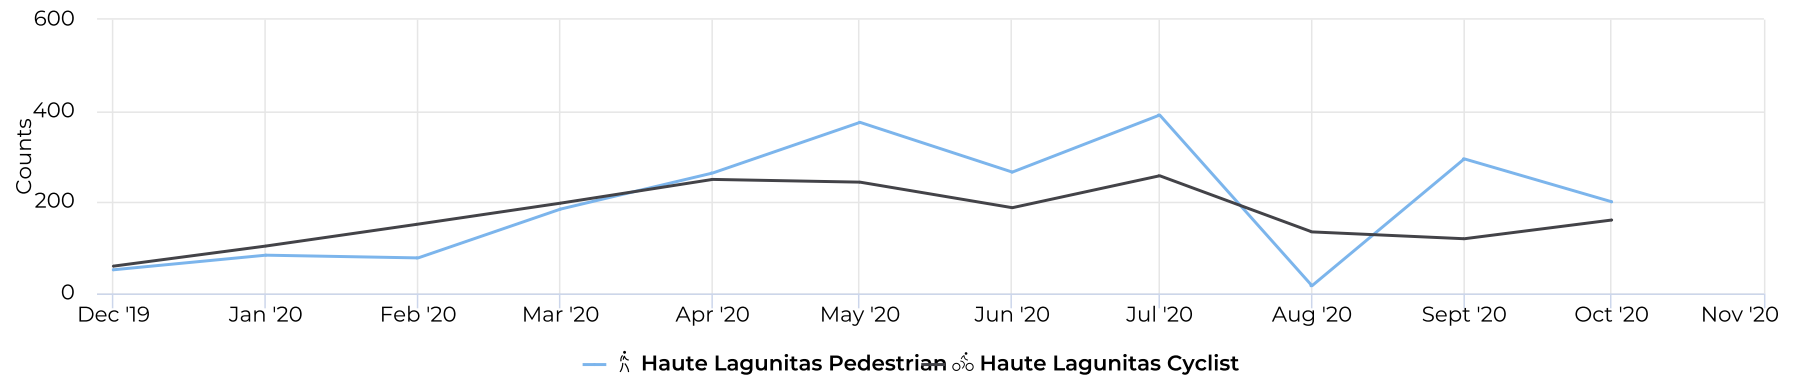

Monthly Time Series Chart