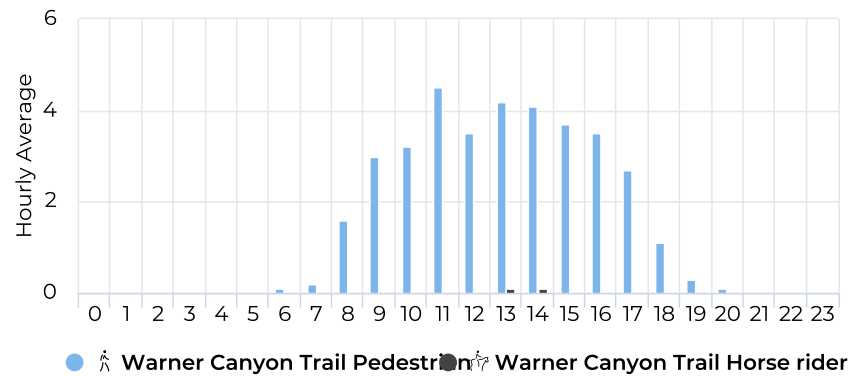

Warner Canyon Trail

November 19, 2019 12:00 AM → November 19, 2020 12:00 AM

Monthly Profile

Daily Profile

Hourly Profile - Weekdays

11/19/2019 → 11/18/2020

Hourly Profile - Weekend

11/19/2019 → 11/18/2020

Warner Canyon Trail

November 19, 2019 12:00 AM → November 19, 2020 12:00 AM

Hourly Weekday - Pedestrians

11/19/2019 → 11/18/2020

Hourly Weekend - Pedestrians

11/19/2019 → 11/18/2020

Hourly Weekday- Equestrian