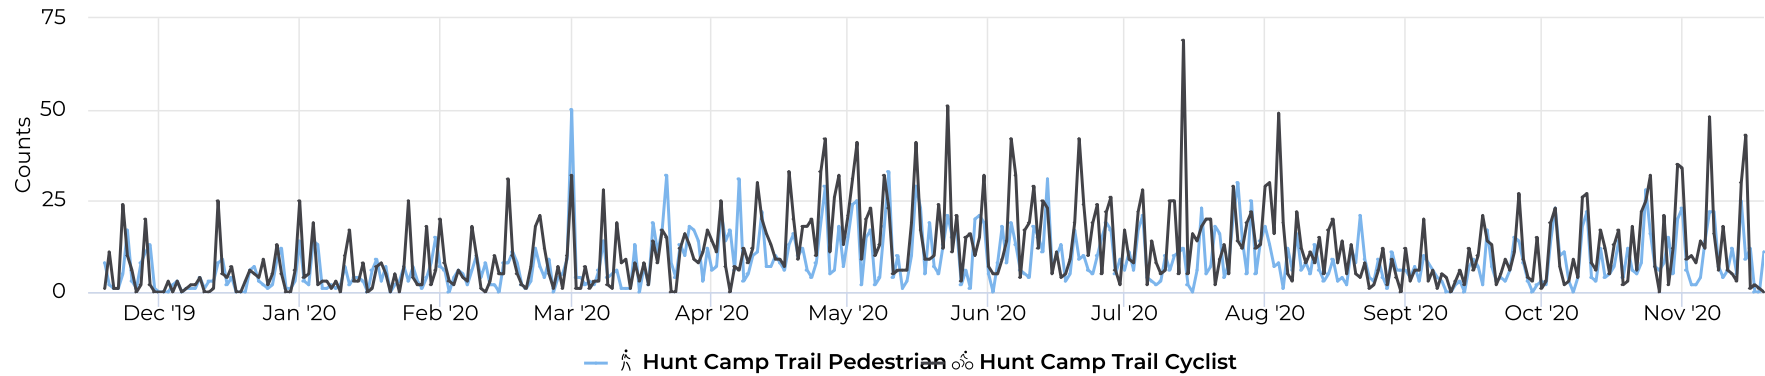

Hunt Camp Trail

November 19, 2019 → November 19, 2020

Daily Time Series Chart