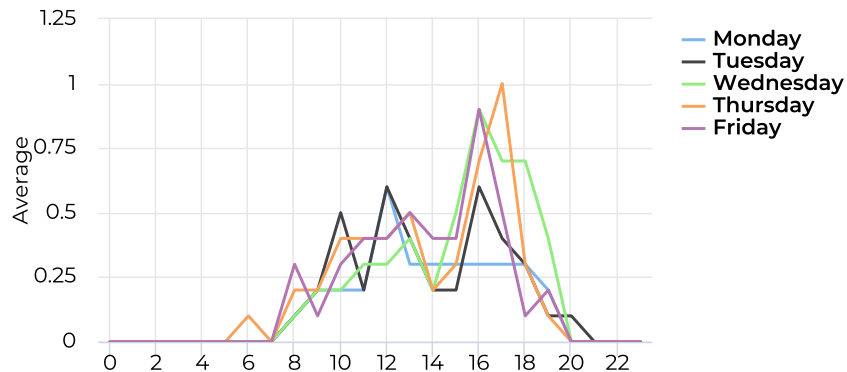

11/19/2019 → 11/19/2020

Hourly Weekend - Pedestrians

11/19/2019 → 11/19/2020

Hourly Weekday - Cyclists

11/19/2019 → 11/19/2020

Hourly Weekend - Cyclists

11/19/2019 → 11/19/2020

Fairway Trail