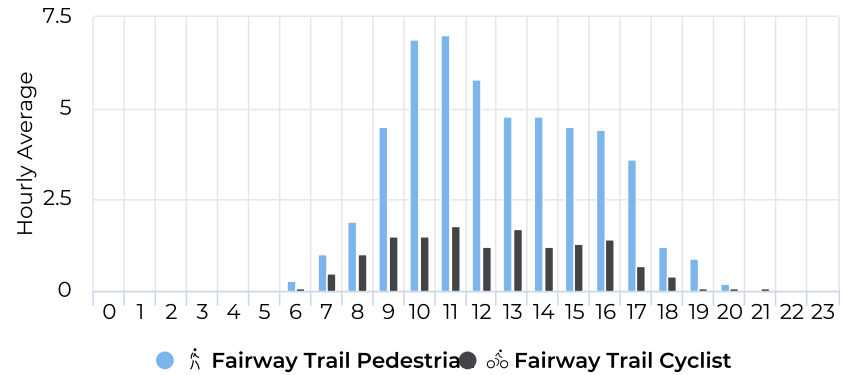

12

Daily Avg. - Weekend - Cycli...

11/19/2019 → 11/19/2020

Daily Average

15

Daily Time Series Chart

Monthly Time Series Chart

Fairway Trail

November 19, 2019 → November 19, 2020

Monthly Profile

Daily Profile

Hourly Profile - Weekdays

11/19/2019 → 11/19/2020

Hourly Profile - Weekend

11/19/2019 → 11/19/2020

Fairway Trail