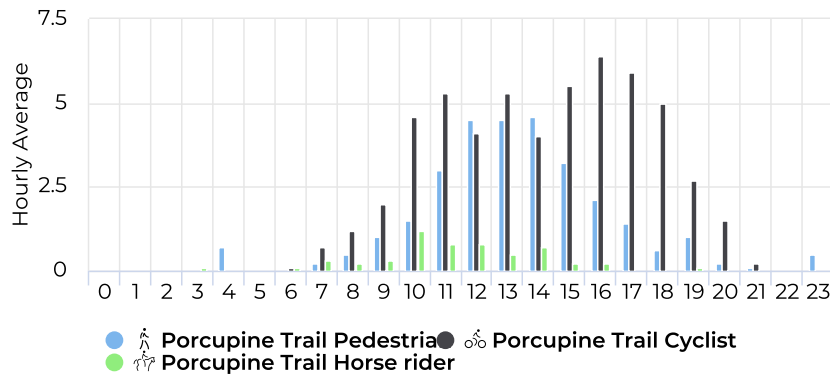

Porcupine Trail

November 19, 2019 12:00 AM → November 19, 2020 2:56 PM

Monthly Profile

Daily Profile

Hourly Profile - Weekday

11/19/2019 → 11/18/2020

Hourly Profile - Weekend

11/19/2019 → 11/18/2020