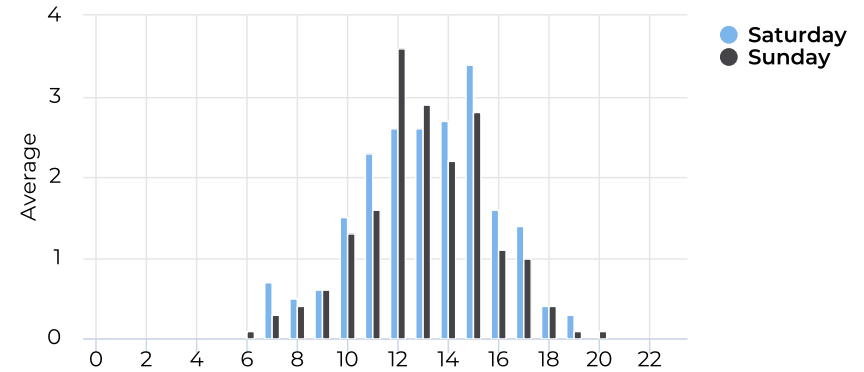

Hourly Weekend - Pedestrians

11/19/2019 → 11/19/2020