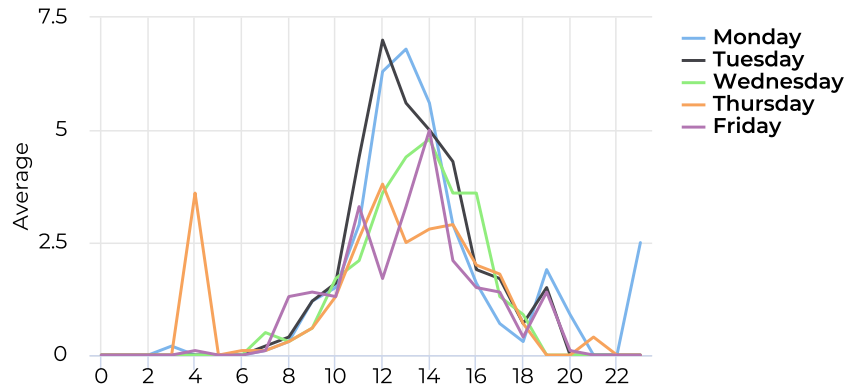

Porcupine Trail

November 19, 2019 12:00 AM → November 19, 2020 2:56 PM

Hourly Weekday - Pedestrians

11/19/2019 → 11/18/2020