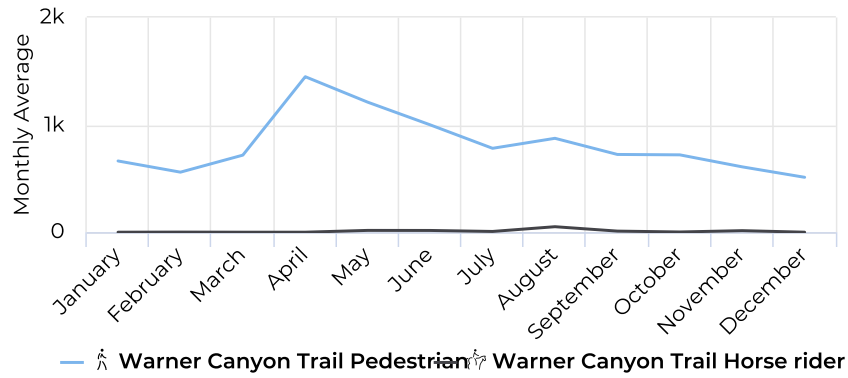

Warner Canyon Trail

November 19, 2019 12:00 AM → November 19, 2020 12:00 AM

Monthly Profile