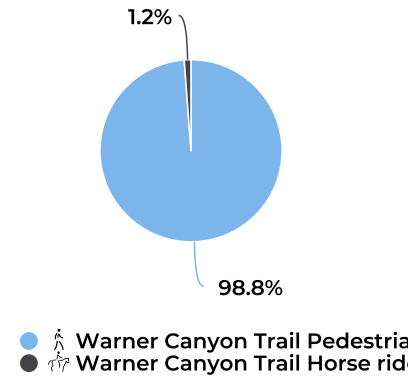

Distribution by User Type

Daily Avg. - Weekday - Pedestrian

11/19/2019 → 11/18/2020

Daily Average

24

Daily Avg. - Weekend - Pedestrian

11/19/2019 → 11/18/2020

Daily Average

36

Daily Avg. - Weekday - Equestrian

11/19/2019 → 11/18/2020

Daily Average

0

Daily Avg. - Weekend - Equestrian

11/19/2019 → 11/18/2020

Daily Average

0