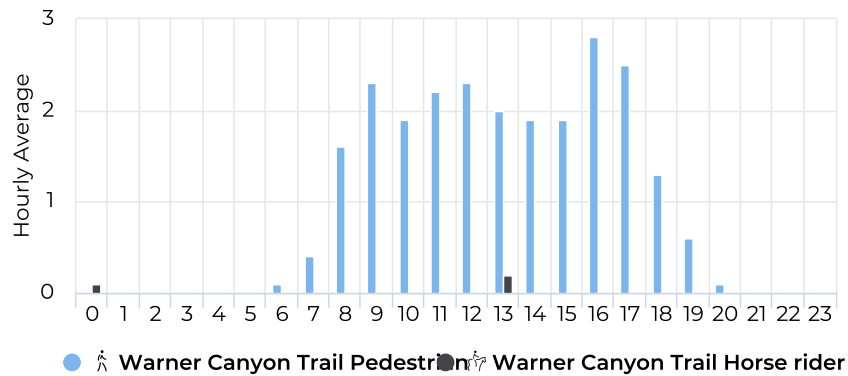

Warner Canyon Trail

November 19, 2019 12:00 AM → November 19, 2020 12:00 AM

Monthly Profile

Daily Profile

Hourly Profile - Weekdays

11/19/2019 → 11/18/2020

Hourly Profile - Weekend

11/19/2019 → 11/18/2020

Warner Canyon Trail

November 19, 2019 12:00 AM → November 19, 2020 12:00 AM

Hourly Weekday - Pedestrians

11/19/2019 → 11/18/2020

Hourly Weekend - Pedestrians

11/19/2019 → 11/18/2020

Hourly Weekday- Equestrian