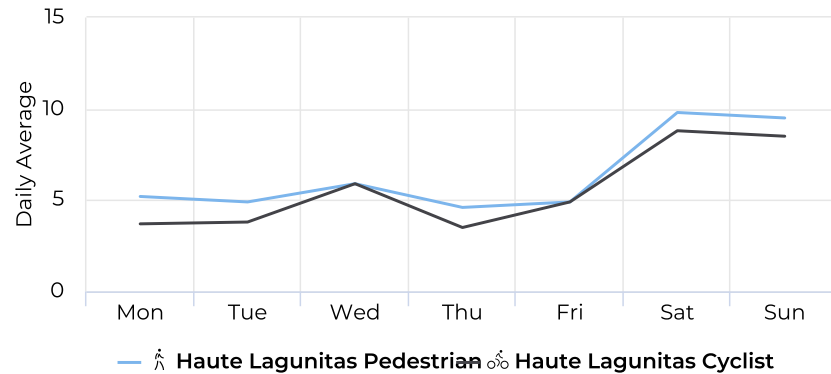

Monthly Time Series Chart

Haute Lagunitas

November 19, 2019 → November 19, 2020

Monthly Profile

Daily Profile

Hourly Profile - Weekdays

11/19/2019 → 11/19/2020

Hourly Profile - Weekend