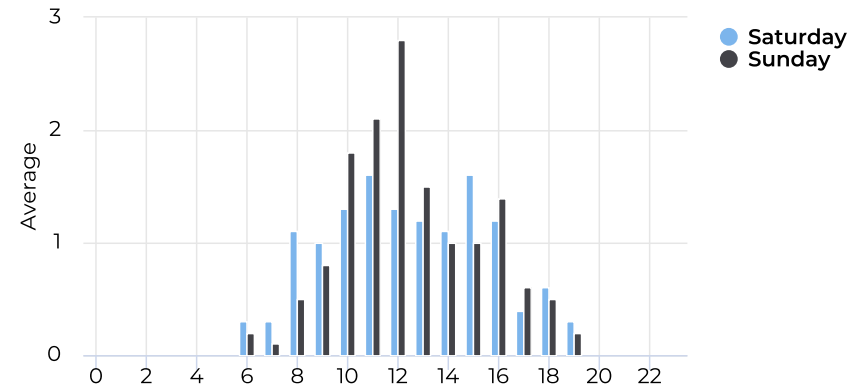

Hourly Weekend - Pedestrians

11/19/2019 → 11/19/2020