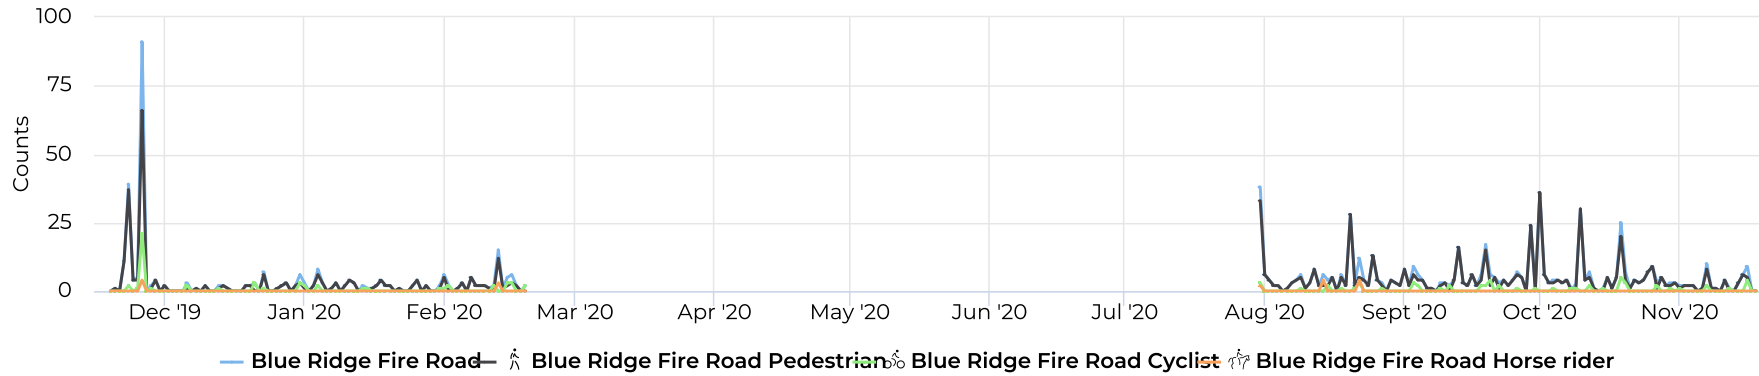

Daily Average

0

Daily Avg. - Weekend - Equestrian

📅 11/19/2019 → 11/18/2020

Daily Average

0

Blue Ridge Fire Road

November 19, 2019 12:00 AM → November 19, 2020 2:56 PM

Daily Time Series Chart

Monthly Time Series Chart

Blue Ridge Fire Road

November 19, 2019 12:00 AM → November 19, 2020 2:56 PM

Monthly Profile

Daily Profile

Hourly Profile - Weekdays

11/19/2019 → 11/18/2020