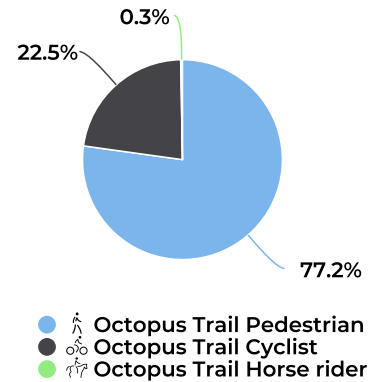

11/19/2019 → 11/19/2020

Hourly Weekday - Cyclists

11/19/2019 → 11/19/2020

Hourly Weekend - Cyclists

11/19/2019 → 11/19/2020

Octopus Trail

Marin County Parks

Octopus Trail

November 19, 2019 12:00 AM → November 19, 2020 2:56 PM

Location

Distribution by User Type

Daily Avg. - Weekday - Pedestrian

📅 11/19/2019 → 11/18/2020

Daily Average

124

Daily Avg. - Weekend - Pedestrian