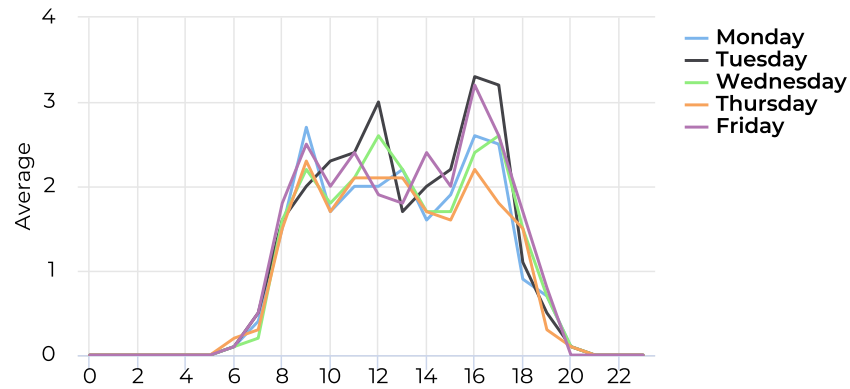

Warner Canyon Trail

November 19, 2019 12:00 AM → November 19, 2020 12:00 AM

Hourly Weekday - Pedestrians

11/19/2019 → 11/18/2020