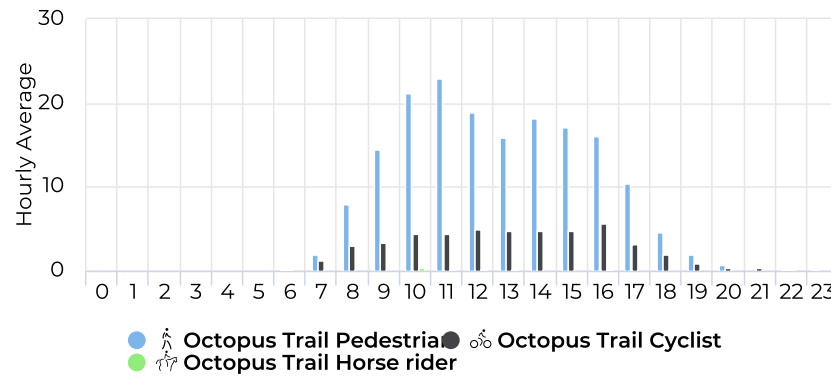

📅 11/19/2019 → 11/18/2020

Daily Average

1

Octopus Trail

November 19, 2019 12:00 AM → November 19, 2020 2:56 PM

Daily Time Series Chart

Monthly Time Series Chart

Octopus Trail

November 19, 2019 12:00 AM → November 19, 2020 2:56 PM

Monthly Profile

Daily Profile

Hourly Profile - Weekday

11/19/2019 → 11/18/2020

Hourly Profile - Weekend

11/19/2019 → 11/18/2020

Hourly Weekday - Pedestrians