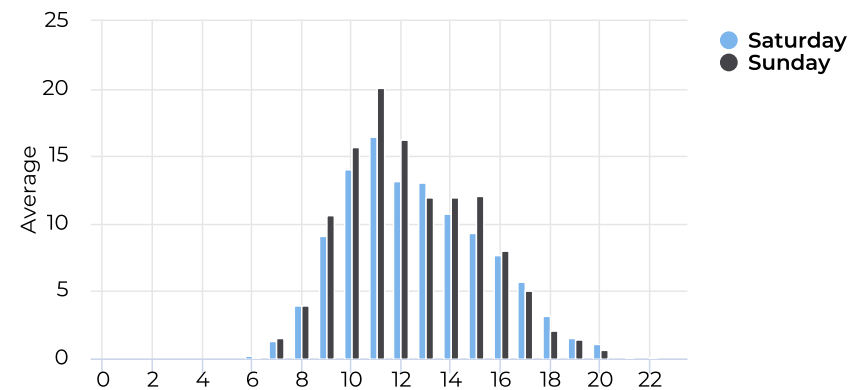

Hourly Weekend - Cyclists

11/19/2019 → 11/18/2020