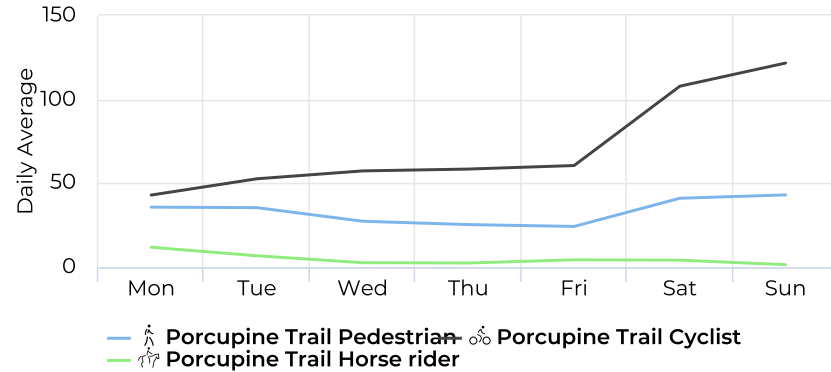

Porcupine Trail

November 19, 2019 12:00 AM → November 19, 2020 2:56 PM

Monthly Profile

Daily Profile

Hourly Profile - Weekday

11/19/2019 → 11/18/2020

Hourly Profile - Weekend

11/19/2019 → 11/18/2020