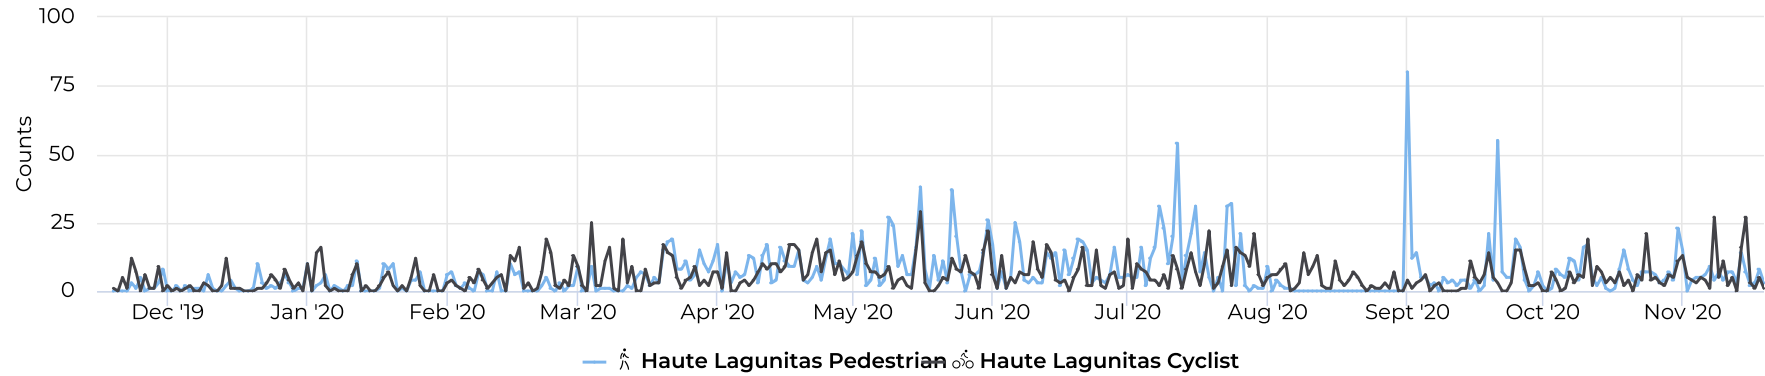

📅 11/19/2019 → 11/19/2020

Daily Average

4

Daily Avg. - Weekend - Cycli...

📅 11/19/2019 → 11/19/2020

Daily Average

9

Daily Time Series Chart