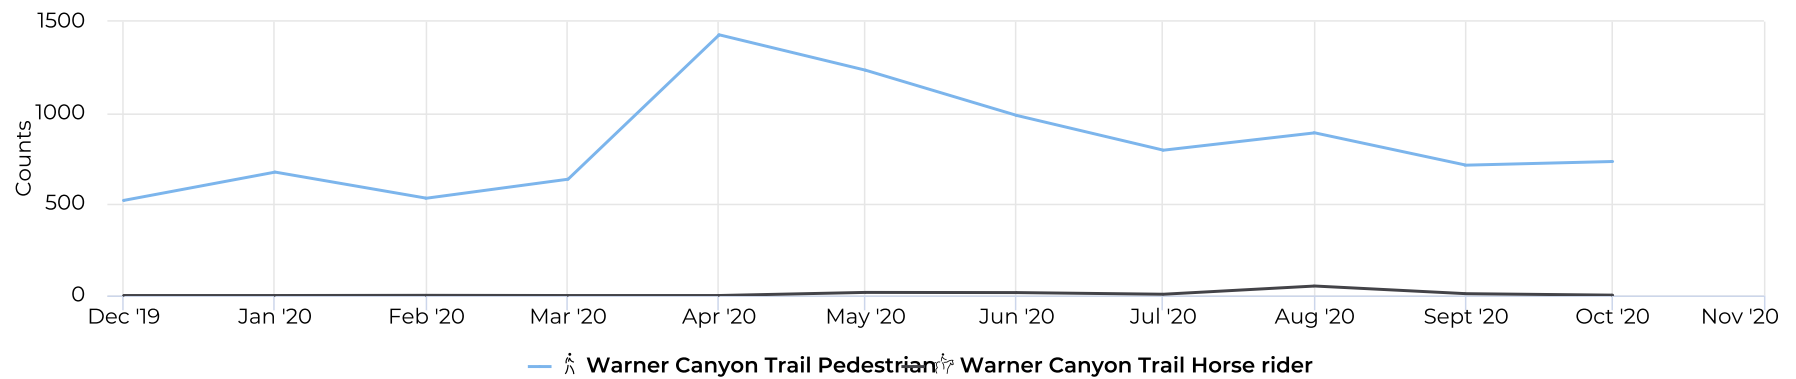

Daily Avg. - Weekend - Equestrian

11/19/2019 → 11/18/2020

Daily Average

0

Warner Canyon Trail

November 19, 2019 12:00 AM → November 19, 2020 12:00 AM

Daily Time Series Chart

Monthly Time Series Chart