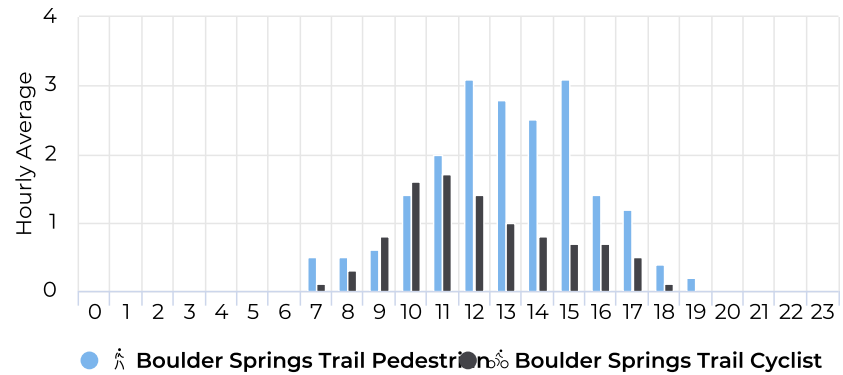

10

Boulder Springs Trail

November 19, 2019 → November 19, 2020

Daily Time Series Chart

Monthly Time Series Chart

Boulder Springs Trail

November 19, 2019 → November 19, 2020

Monthly Profile

Daily Profile

Hourly Profile - Weekdays

11/19/2019 → 11/19/2020

Hourly Profile - Weekend

11/19/2019 → 11/19/2020

Boulder Springs Trail

November 19, 2019 → November 19, 2020

Hourly Weekday - Pedestrians

11/19/2019 → 11/19/2020

Hourly Weekend - Pedestrians

11/19/2019 → 11/19/2020

Hourly Weekday - Cyclists

11/19/2019 → 11/19/2020

Hourly Weekend - Cyclists

11/19/2019 → 11/19/2020

Fairway Trail

Marin County Parks

Fairway Trail

November 19, 2019 → November 19, 2020

Location

Distribution by User Type

Daily Avg. - Weekday - Pede...

11/19/2019 → 11/19/2020

Daily Average