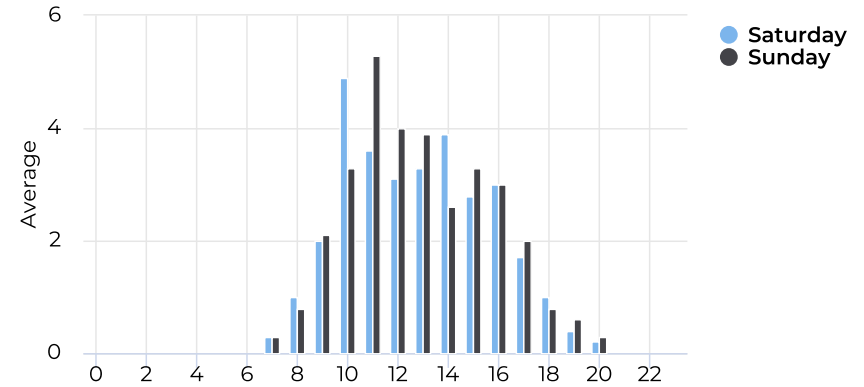

Hourly Weekend - Pedestrians

11/19/2019 → 11/19/2020