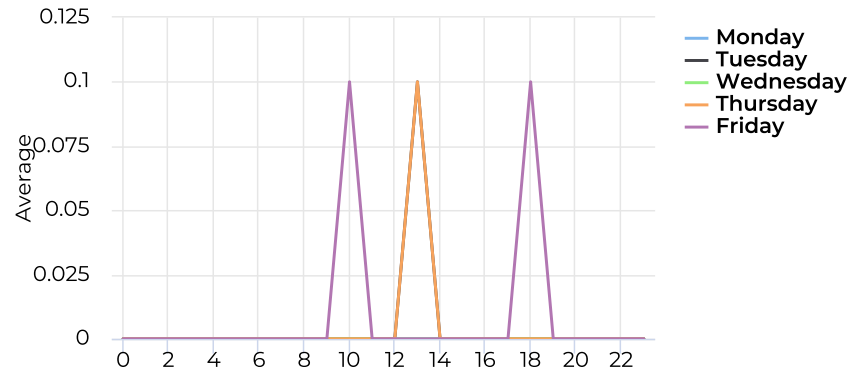

Blue Ridge Fire Road

November 19, 2019 12:00 AM → November 19, 2020 2:56 PM

Hourly Weekday - Equestrians

11/19/2019 → 11/18/2020