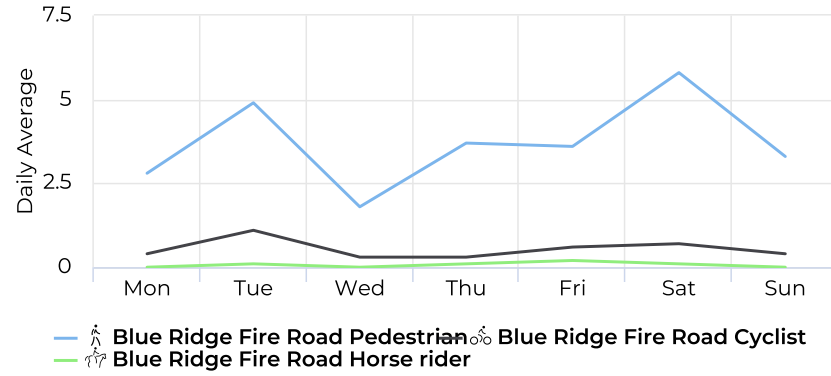

Daily Time Series Chart

Monthly Time Series Chart

Blue Ridge Fire Road

November 19, 2019 12:00 AM → November 19, 2020 2:56 PM

Monthly Profile

Daily Profile

Hourly Profile - Weekdays

11/19/2019 → 11/18/2020

Hourly Profile - Weekend

11/19/2019 → 11/18/2020

Blue Ridge Fire Road

November 19, 2019 12:00 AM → November 19, 2020 2:56 PM

Hourly Weekday - Pedestrians

11/19/2019 → 11/18/2020

Hourly Weekend - Pedestrians